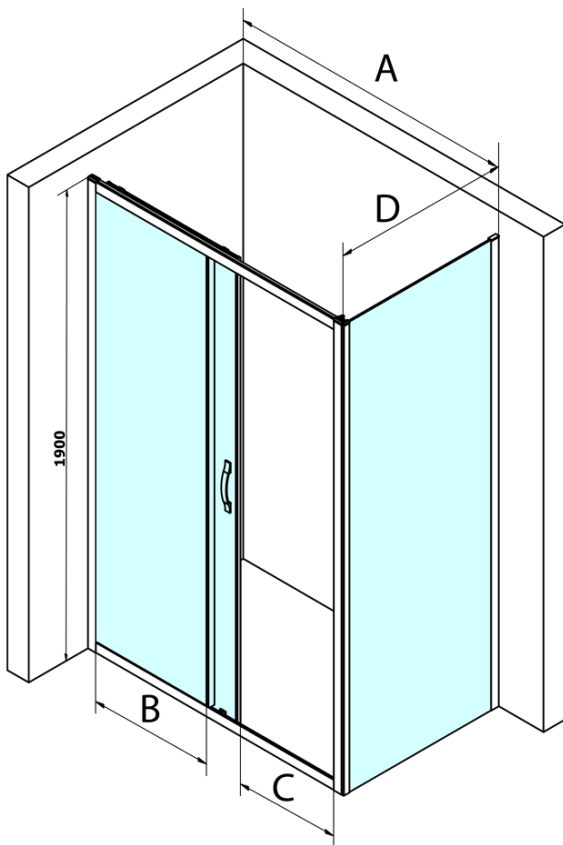

# SIGMA SIMPLY rectangular screen 1400x750mm L/R variant, clear glass

**Order code:** GS1114GS3175

## Size

**Width:** 1400 mm  
**Height:** 1900 mm  
**Depth:** 750 mm

## Properties

**Profile colour:** Chrome - polished aluminum  
**Shape:** Rectangular shower enclosures  
**Type of opening:** Sliding door  
**Opening direction:** Versatile  
**Opening width:** 585 mm  
**Glass colour:** TRANSPARENT glass  
**Glass finish:** Coated glass  
**Glass thickness:** 6 mm  
**Properties:** Framed design  
**Weight / Piece:** 74.5 kg  
**Packaging:** 2 Piece  
**Warranty:** 3 years

**SIGMA SIMPLY rectangular screen 1400x750mm L/R**  
variant, clear glass

**Technical sheet**

MODEL	A	B	C
GS1110	980-1020	430	400
GS1111	1080-1120	480	435
GS1112	1180-1220	530	485
GS1113	1280-1320	580	535
GS1114	1380-1420	630	585
GS4210	980-1020	430	400
GS4211	1080-1120	480	435
GS4212	1180-1220	530	485
GS4213	1280-1320	580	535
GS4214	1380-1420	630	585