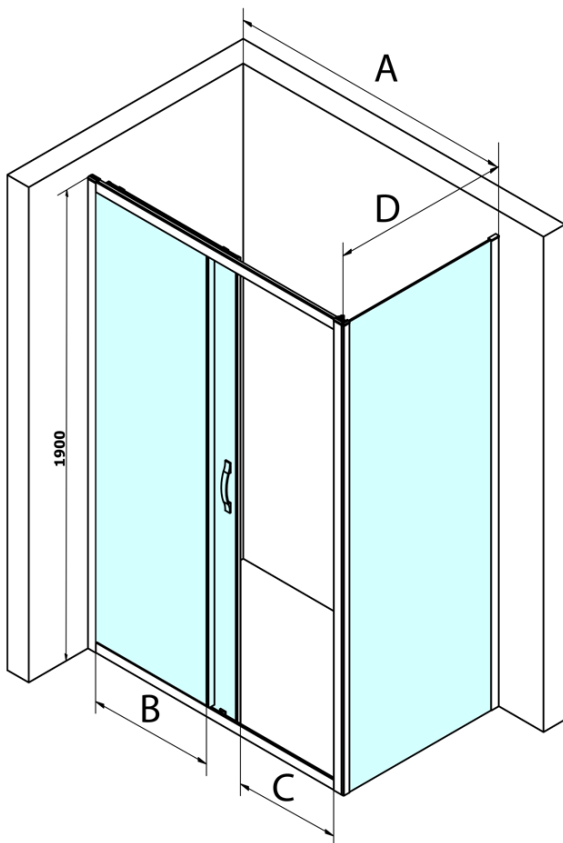

SIGMA SIMPLY rectangular screen 1400x700mm L/R variant, clear glass

Order code: GS1114GS3170

Basic information

Brand: Gelco
Series: SIGMA SIMPLY

Size

Width: 1400 mm
Height: 1900 mm
Depth: 700 mm

Properties

Profile colour: Chrome - polished aluminum
Shape: Rectangular shower enclosures
Type of opening: Sliding door
Opening direction: Versatile
Opening width: 585 mm
Glass colour: TRANSPARENT glass
Glass finish: Coated glass
Glass thickness: 6 mm
Properties: Framed design
Weight / Piece: 73.0 kg
Packaging: 2 Piece
Warranty: 3 years

SIGMA SIMPLY rectangular screen 1400x700mm L/R
variant, clear glass

Technical sheet

MODEL	A	B	C
GS1110	980-1020	430	400
GS1111	1080-1120	480	435
GS1112	1180-1220	530	485
GS1113	1280-1320	580	535
GS1114	1380-1420	630	585
GS4210	980-1020	430	400
GS4211	1080-1120	480	435
GS4212	1180-1220	530	485
GS4213	1280-1320	580	535
GS4214	1380-1420	630	585