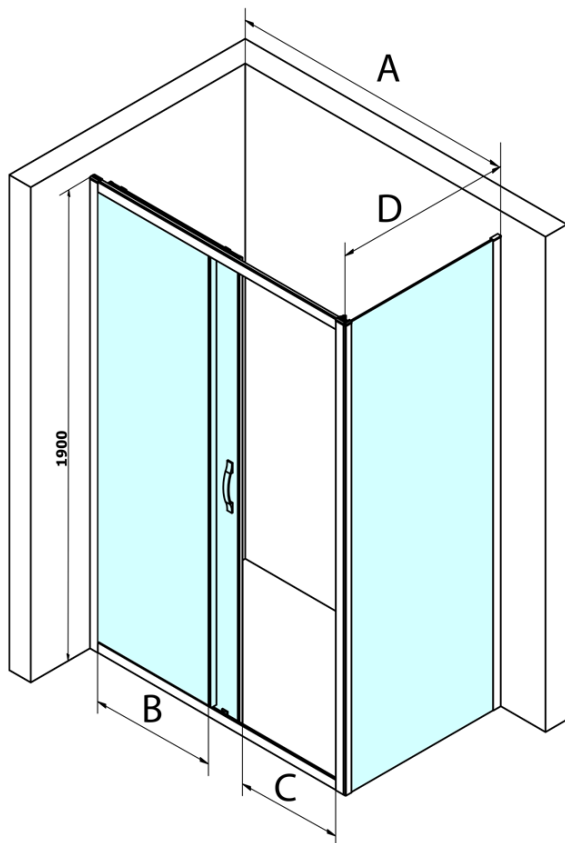

## Size

Width: 1300 mm  
Height: 1900 mm  
Depth: 900 mm

## Properties

Profile colour: Chrome - polished aluminum  
Shape: Rectangular shower enclosures  
Type of opening: Sliding door  
Opening direction: Versatile  
Opening width: 535 mm  
Glass colour: TRANSPARENT glass  
Glass finish: Coated glass  
Glass thickness: 6 mm  
Properties: Framed design  
Weight / Piece: 77.0 kg  
Packaging: 2 Piece  
Warranty: 3 years

## Spare parts

SIGMA Upper roller (Order code: SIGMA/UP)

**SIGMA SIMPLY rectangular screen 1300x900mm L/R**  
variant, clear glass

**Technical sheet**

MODEL	A	B	C
GS1110	980-1020	430	400
GS1111	1080-1120	480	435
GS1112	1180-1220	530	485
GS1113	1280-1320	580	535
GS1114	1380-1420	630	585
GS4210	980-1020	430	400
GS4211	1080-1120	480	435
GS4212	1180-1220	530	485
GS4213	1280-1320	580	535
GS4214	1380-1420	630	585