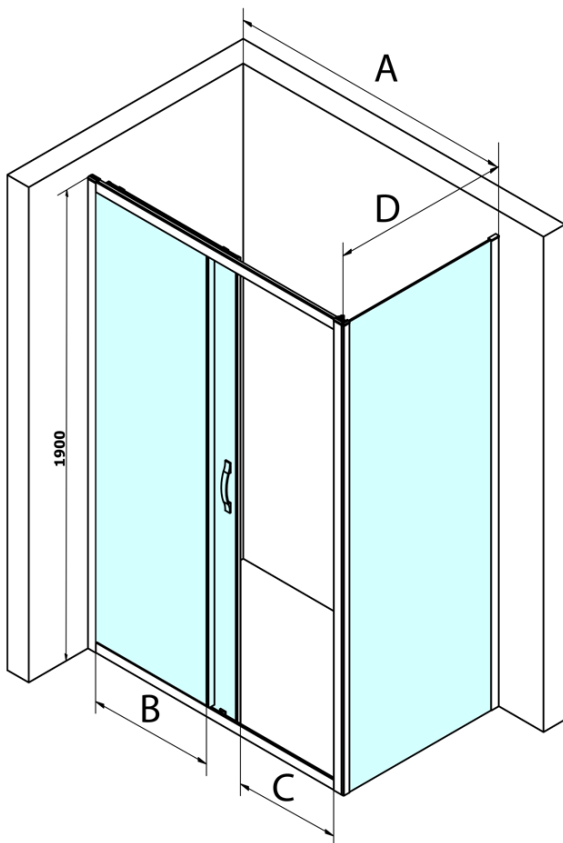

SIGMA SIMPLY rectangular screen 1300x900mm L/R variant, clear glass

Order code: GS1113GS3190

Basic information

Brand: Gelco
Series: SIGMA SIMPLY

Size

Width: 1300 mm
Height: 1900 mm
Depth: 900 mm

Properties

Profile colour: Chrome - polished aluminum
Shape: Rectangular shower enclosures
Type of opening: Sliding door
Opening direction: Versatile
Opening width: 535 mm
Glass colour: TRANSPARENT glass
Glass finish: Coated glass
Glass thickness: 6 mm
Properties: Framed design
Weight / Piece: 77.0 kg
Packaging: 2 Piece
Warranty: 3 years

SIGMA SIMPLY rectangular screen 1300x900mm L/R
variant, clear glass

Technical sheet

MODEL	A	B	C
GS1110	980-1020	430	400
GS1111	1080-1120	480	435
GS1112	1180-1220	530	485
GS1113	1280-1320	580	535
GS1114	1380-1420	630	585
GS4210	980-1020	430	400
GS4211	1080-1120	480	435
GS4212	1180-1220	530	485
GS4213	1280-1320	580	535
GS4214	1380-1420	630	585