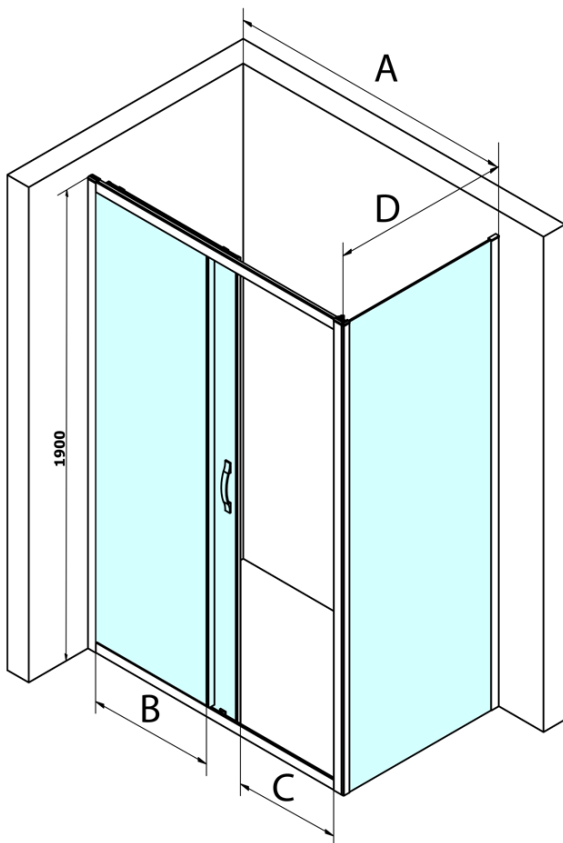

SIGMA SIMPLY rectangular screen 1300x750mm L/R variant, clear glass

Order code: GS1113GS3175

Basic information

Brand: Gelco
Series: SIGMA SIMPLY

Size

Width: 1300 mm
Height: 1900 mm
Depth: 750 mm

Properties

Profile colour: Chrome - polished aluminum
Shape: Rectangular shower enclosures
Type of opening: Sliding door
Opening direction: Versatile
Opening width: 535 mm
Glass colour: TRANSPARENT glass
Glass finish: Coated glass
Glass thickness: 6 mm
Properties: Framed design
Weight / Piece: 72.5 kg
Packaging: 2 Piece
Warranty: 3 years

SIGMA SIMPLY rectangular screen 1300x750mm L/R
variant, clear glass

Technical sheet

MODEL	A	B	C
GS1110	980-1020	430	400
GS1111	1080-1120	480	435
GS1112	1180-1220	530	485
GS1113	1280-1320	580	535
GS1114	1380-1420	630	585
GS4210	980-1020	430	400
GS4211	1080-1120	480	435
GS4212	1180-1220	530	485
GS4213	1280-1320	580	535
GS4214	1380-1420	630	585