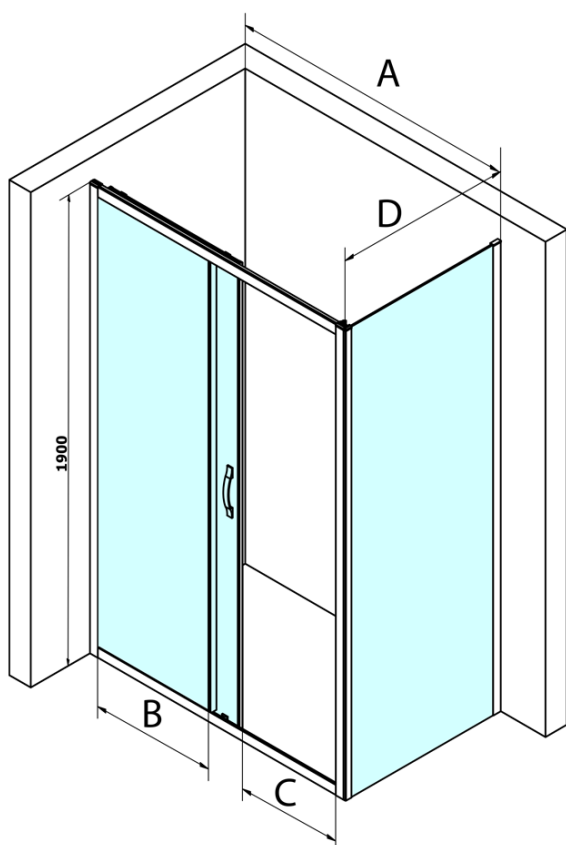

SIGMA SIMPLY rectangular screen 1300x750mm L/R variant, clear glass

Order code: GS1113GS3175

Basic information

Brand: Gelco
Series: SIGMA SIMPLY

Size

Width: 1300 mm
Height: 1900 mm
Depth: 750 mm

Properties

Profile colour: Chrome - polished aluminum
Shape: Rectangular shower enclosures
Type of opening: Sliding door
Opening direction: Versatile
Opening width: 535 mm
Glass colour: TRANSPARENT glass
Glass finish: Coated glass
Glass thickness: 6 mm
Properties: Framed design
Weight / Piece: 72.5 kg
Packaging: 2 Piece
Warranty: 3 years

SIGMA SIMPLY rectangular screen 1300x750mm L/R
variant, clear glass

Technical sheet

MODEL	A	B	C
GS1110	980-1020	430	400
GS1111	1080-1120	480	435
GS1112	1180-1220	530	485
GS1113	1280-1320	580	535
GS1114	1380-1420	630	585
GS4210	980-1020	430	400
GS4211	1080-1120	480	435
GS4212	1180-1220	530	485
GS4213	1280-1320	580	535
GS4214	1380-1420	630	585