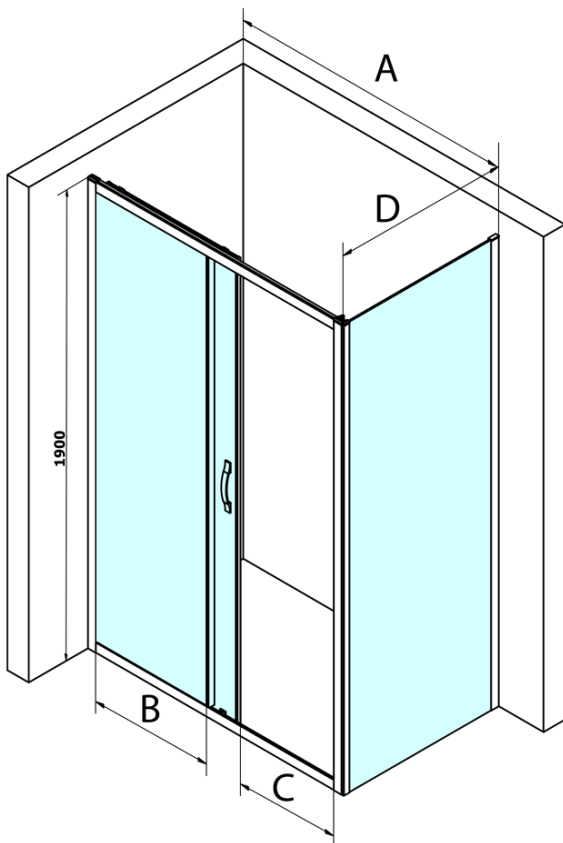

## Size

Width: 1300 mm  
Height: 1900 mm  
Depth: 750 mm

## Properties

Profile colour: Chrome - polished aluminum  
Shape: Rectangular shower enclosures  
Type of opening: Sliding door  
Opening direction: Versatile  
Opening width: 535 mm  
Glass colour: TRANSPARENT glass  
Glass finish: Coated glass  
Glass thickness: 6 mm  
Properties: Framed design  
Weight / Piece: 72.5 kg  
Packaging: 2 Piece  
Warranty: 3 years

**SIGMA SIMPLY rectangular screen 1300x750mm L/R**  
variant, clear glass

**Technical sheet**

MODEL	A	B	C
GS1110	980-1020	430	400
GS1111	1080-1120	480	435
GS1112	1180-1220	530	485
GS1113	1280-1320	580	535
GS1114	1380-1420	630	585
GS4210	980-1020	430	400
GS4211	1080-1120	480	435
GS4212	1180-1220	530	485
GS4213	1280-1320	580	535
GS4214	1380-1420	630	585