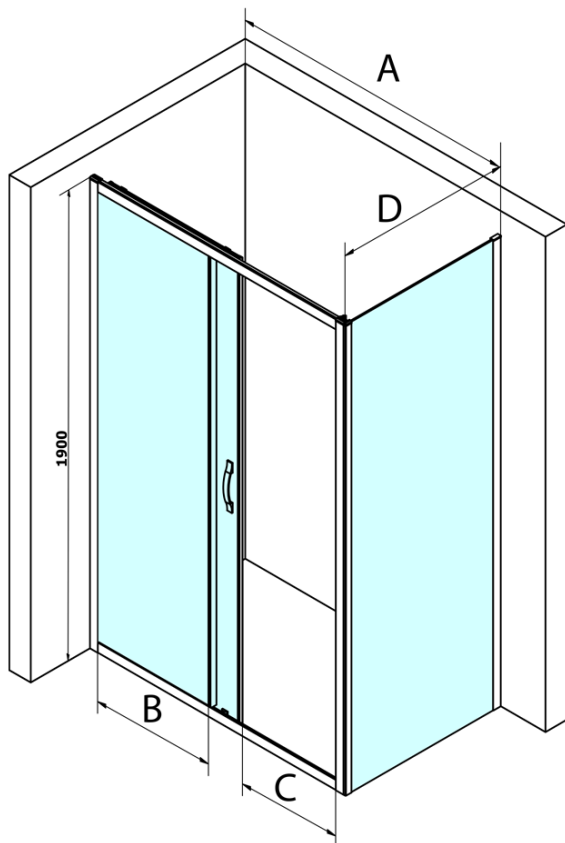

SIGMA SIMPLY rectangular screen 1300x700mm L/R variant, clear glass

Order code: GS1113GS3170

Basic information

Brand: Gelco
Series: SIGMA SIMPLY

Size

Width: 1300 mm
Height: 1900 mm
Depth: 700 mm

Properties

Profile colour: Chrome - polished aluminum
Shape: Rectangular shower enclosures
Type of opening: Sliding door
Opening direction: Versatile
Opening width: 535 mm
Glass colour: TRANSPARENT glass
Glass finish: Coated glass
Glass thickness: 6 mm
Properties: Framed design
Weight / Piece: 71.0 kg
Packaging: 2 Piece
Warranty: 3 years

Spare parts

SIGMA Upper roller (Order code: SIGMA/UP)

SIGMA SIMPLY rectangular screen 1300x700mm L/R
variant, clear glass

Technical sheet

MODEL	A	B	C
GS1110	980-1020	430	400
GS1111	1080-1120	480	435
GS1112	1180-1220	530	485
GS1113	1280-1320	580	535
GS1114	1380-1420	630	585
GS4210	980-1020	430	400
GS4211	1080-1120	480	435
GS4212	1180-1220	530	485
GS4213	1280-1320	580	535
GS4214	1380-1420	630	585