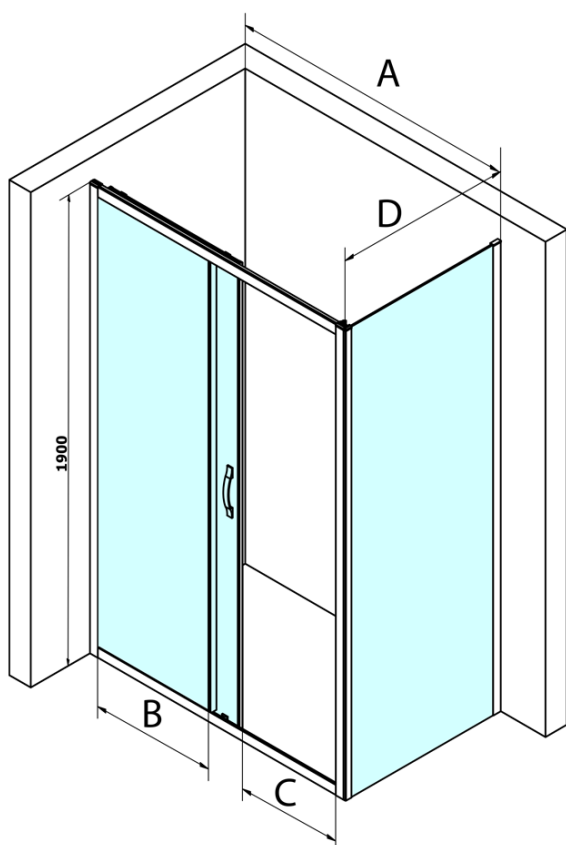

# SIGMA SIMPLY rectangular screen 1200x700mm L/R variant, clear glass

**Order code:** GS1112GS3170

## Size

**Width:** 1200 mm  
**Height:** 1900 mm  
**Depth:** 700 mm

## Properties

**Profile colour:** Chrome - polished aluminum  
**Shape:** Rectangular shower enclosures  
**Type of opening:** Sliding door  
**Opening direction:** Versatile  
**Opening width:** 485 mm  
**Glass colour:** TRANSPARENT glass  
**Glass finish:** Coated glass  
**Glass thickness:** 6 mm  
**Properties:** Framed design  
**Weight / Piece:** 66.0 kg  
**Packaging:** 2 Piece  
**Warranty:** 3 years

**SIGMA SIMPLY rectangular screen 1200x700mm L/R**  
variant, clear glass

**Technical sheet**

MODEL	A	B	C
GS1110	980-1020	430	400
GS1111	1080-1120	480	435
GS1112	1180-1220	530	485
GS1113	1280-1320	580	535
GS1114	1380-1420	630	585
GS4210	980-1020	430	400
GS4211	1080-1120	480	435
GS4212	1180-1220	530	485
GS4213	1280-1320	580	535
GS4214	1380-1420	630	585