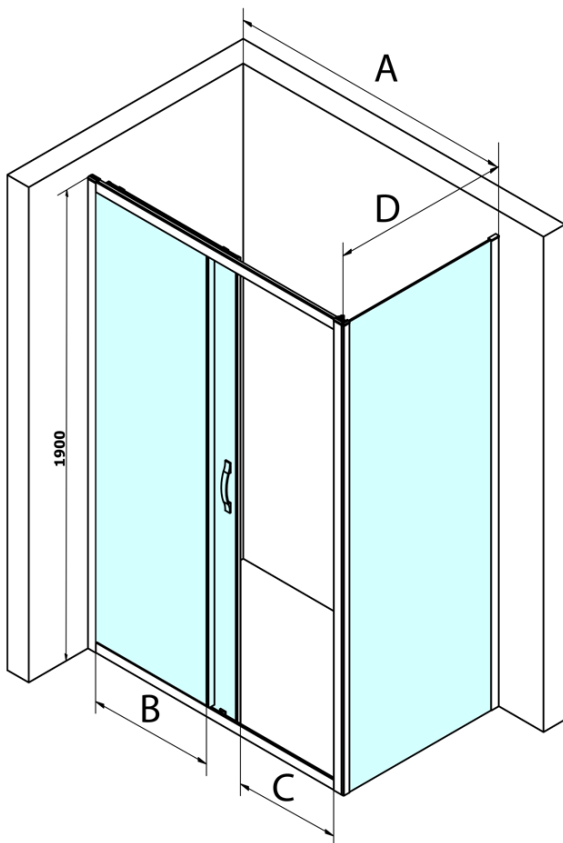

SIGMA SIMPLY rectangular screen 1100x1000mm L/R variant, clear glass

Order code: GS1111GS3110

Basic information

Brand: Gelco
Series: SIGMA SIMPLY

Size

Width: 1100 mm
Height: 1900 mm
Depth: 1000 mm

Properties

Profile colour: Chrome - polished aluminum
Shape: Rectangular shower enclosures
Type of opening: Sliding door
Opening direction: Versatile
Opening width: 435 mm
Glass colour: TRANSPARENT glass
Glass finish: Coated glass
Glass thickness: 6 mm
Properties: Framed design
Weight / Piece: 75.0 kg
Packaging: 2 Piece
Warranty: 3 years

SIGMA SIMPLY rectangular screen 1100x1000mm L/R
variant, clear glass

Technical sheet

MODEL	A	B	C
GS1110	980-1020	430	400
GS1111	1080-1120	480	435
GS1112	1180-1220	530	485
GS1113	1280-1320	580	535
GS1114	1380-1420	630	585
GS4210	980-1020	430	400
GS4211	1080-1120	480	435
GS4212	1180-1220	530	485
GS4213	1280-1320	580	535
GS4214	1380-1420	630	585