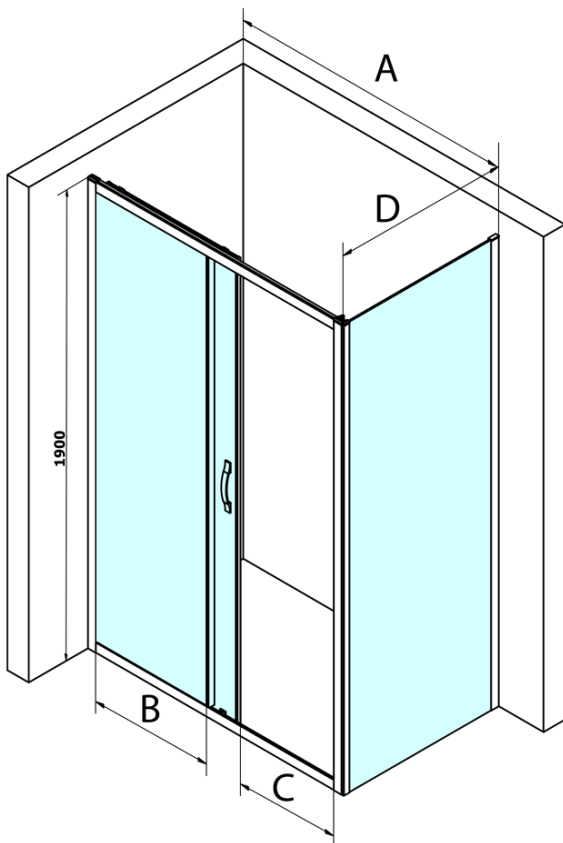

SIGMA SIMPLY rectangular screen 1100x1000mm L/R variant, clear glass

Order code: GS1111GS3110

Basic information

Brand: Gelco
Series: SIGMA SIMPLY

Size

Width: 1100 mm
Height: 1900 mm
Depth: 1000 mm

Properties

Profile colour: Chrome - polished aluminum
Shape: Rectangular shower enclosures
Type of opening: Sliding door
Opening direction: Versatile
Opening width: 435 mm
Glass colour: TRANSPARENT glass
Glass finish: Coated glass
Glass thickness: 6 mm
Properties: Framed design
Weight / Piece: 75.0 kg
Packaging: 2 Piece
Warranty: 3 years

Spare parts

SIGMA Upper roller (Order code: SIGMA/UP)

SIGMA SIMPLY rectangular screen 1100x1000mm L/R
variant, clear glass

Technical sheet

MODEL	A	B	C
GS1110	980-1020	430	400
GS1111	1080-1120	480	435
GS1112	1180-1220	530	485
GS1113	1280-1320	580	535
GS1114	1380-1420	630	585
GS4210	980-1020	430	400
GS4211	1080-1120	480	435
GS4212	1180-1220	530	485
GS4213	1280-1320	580	535
GS4214	1380-1420	630	585