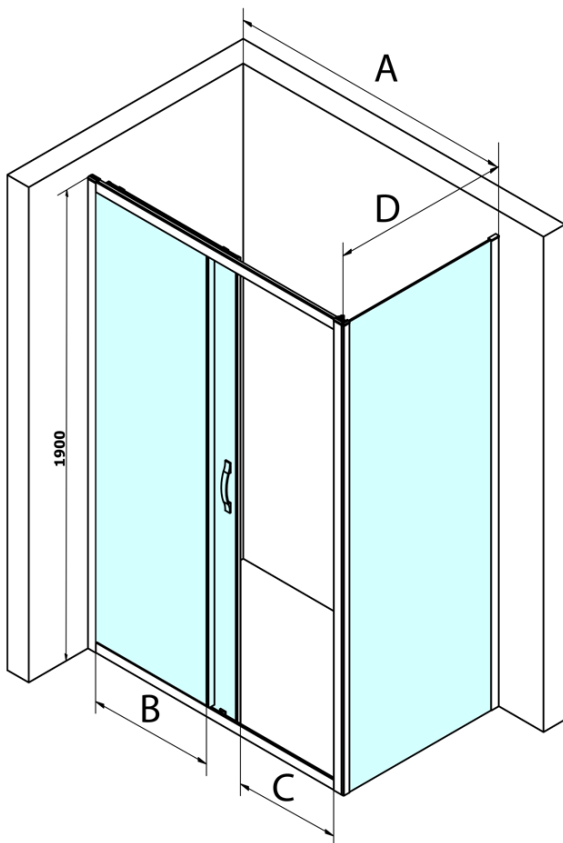

# SIGMA SIMPLY rectangular screen 1100x900mm L/R variant, clear glass

**Order code:** GS1111GS3190

## Size

**Width:** 1100 mm  
**Height:** 1900 mm  
**Depth:** 900 mm

## Properties

**Profile colour:** Chrome - polished aluminum  
**Shape:** Rectangular shower enclosures  
**Type of opening:** Sliding door  
**Opening direction:** Versatile  
**Opening width:** 435 mm  
**Glass colour:** TRANSPARENT glass  
**Glass finish:** Coated glass  
**Glass thickness:** 6 mm  
**Properties:** Framed design  
**Weight / Piece:** 71.0 kg  
**Packaging:** 2 Piece  
**Warranty:** 3 years

**SIGMA SIMPLY rectangular screen 1100x900mm L/R**  
variant, clear glass

**Technical sheet**

MODEL	A	B	C
GS1110	980-1020	430	400
GS1111	1080-1120	480	435
GS1112	1180-1220	530	485
GS1113	1280-1320	580	535
GS1114	1380-1420	630	585
GS4210	980-1020	430	400
GS4211	1080-1120	480	435
GS4212	1180-1220	530	485
GS4213	1280-1320	580	535
GS4214	1380-1420	630	585