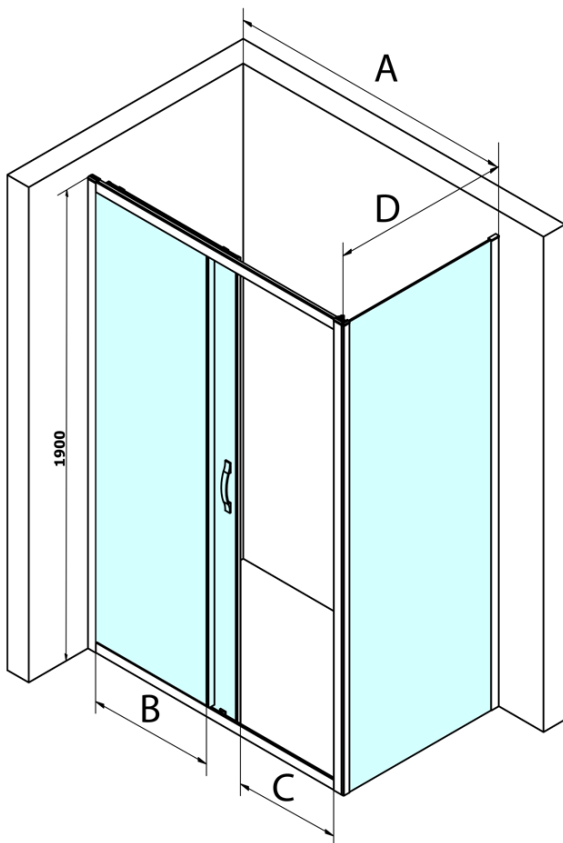

# SIGMA SIMPLY rectangular screen 1100x800mm L/R variant, clear glass

Order code: GS1111GS3180

## Size

Width: 1100 mm  
Height: 1900 mm  
Depth: 800 mm

## Properties

Profile colour: Chrome - polished aluminum  
Shape: Rectangular shower enclosures  
Type of opening: Sliding door  
Opening direction: Versatile  
Opening width: 435 mm  
Glass colour: TRANSPARENT glass  
Glass finish: Coated glass  
Glass thickness: 6 mm  
Properties: Framed design  
Weight / Piece: 68.0 kg  
Packaging: 2 Piece  
Warranty: 3 years

**SIGMA SIMPLY rectangular screen 1100x800mm L/R**  
variant, clear glass

**Technical sheet**

MODEL	A	B	C
GS1110	980-1020	430	400
GS1111	1080-1120	480	435
GS1112	1180-1220	530	485
GS1113	1280-1320	580	535
GS1114	1380-1420	630	585
GS4210	980-1020	430	400
GS4211	1080-1120	480	435
GS4212	1180-1220	530	485
GS4213	1280-1320	580	535
GS4214	1380-1420	630	585