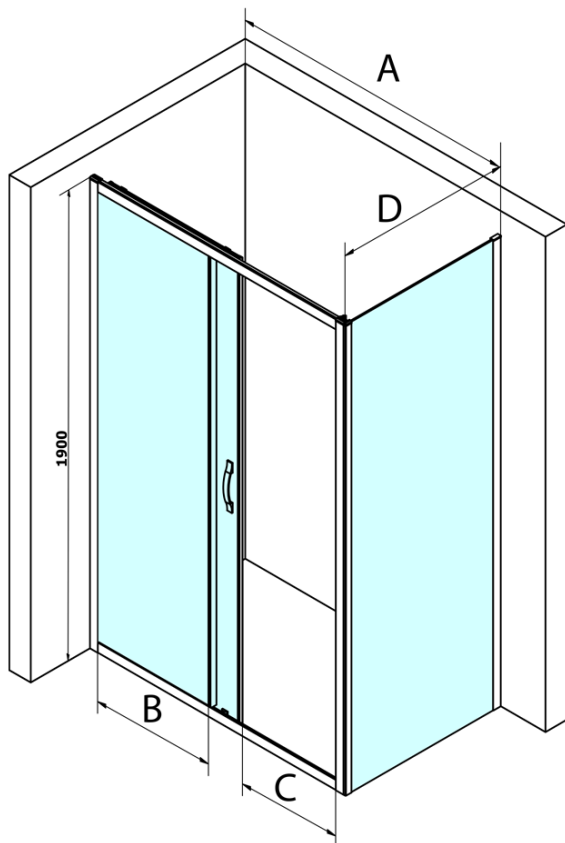

SIGMA SIMPLY rectangular screen 1100x750mm L/R variant, clear glass

Order code: GS1111GS3175

Basic information

Brand: Gelco
Series: SIGMA SIMPLY

Size

Width: 1100 mm
Height: 1900 mm
Depth: 750 mm

Properties

Profile colour: Chrome - polished aluminum
Shape: Rectangular shower enclosures
Type of opening: Sliding door
Opening direction: Versatile
Opening width: 435 mm
Glass colour: TRANSPARENT glass
Glass finish: Coated glass
Glass thickness: 6 mm
Properties: Framed design
Weight / Piece: 66.5 kg
Packaging: 2 Piece
Warranty: 3 years

SIGMA SIMPLY rectangular screen 1100x750mm L/R
variant, clear glass

Technical sheet

MODEL	A	B	C
GS1110	980-1020	430	400
GS1111	1080-1120	480	435
GS1112	1180-1220	530	485
GS1113	1280-1320	580	535
GS1114	1380-1420	630	585
GS4210	980-1020	430	400
GS4211	1080-1120	480	435
GS4212	1180-1220	530	485
GS4213	1280-1320	580	535
GS4214	1380-1420	630	585