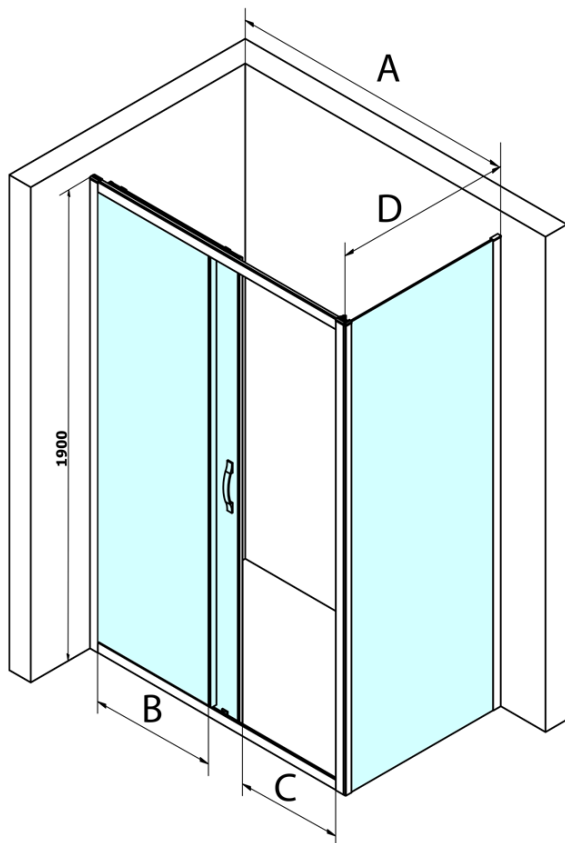

SIGMA SIMPLY rectangular screen 1100x700mm L/R variant, clear glass

Order code: GS1111GS3170

Basic information

Brand: Gelco
Series: SIGMA SIMPLY

Size

Width: 1100 mm
Height: 1900 mm
Depth: 700 mm

Properties

Profile colour: Chrome - polished aluminum
Shape: Rectangular shower enclosures
Type of opening: Sliding door
Opening direction: Versatile
Opening width: 435 mm
Glass colour: TRANSPARENT glass
Glass finish: Coated glass
Glass thickness: 6 mm
Properties: Framed design
Weight / Piece: 65.0 kg
Packaging: 2 Piece
Warranty: 3 years

SIGMA SIMPLY rectangular screen 1100x700mm L/R
variant, clear glass

Technical sheet

MODEL	A	B	C
GS1110	980-1020	430	400
GS1111	1080-1120	480	435
GS1112	1180-1220	530	485
GS1113	1280-1320	580	535
GS1114	1380-1420	630	585
GS4210	980-1020	430	400
GS4211	1080-1120	480	435
GS4212	1180-1220	530	485
GS4213	1280-1320	580	535
GS4214	1380-1420	630	585