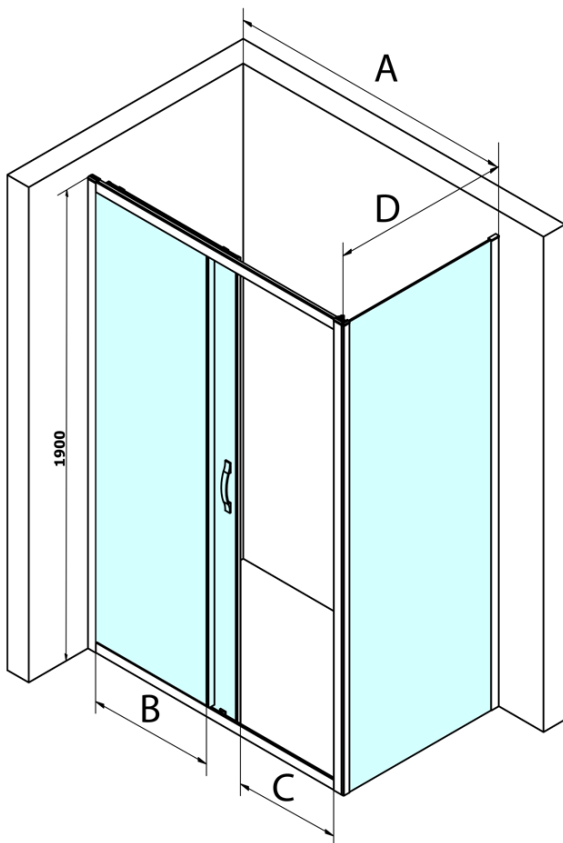

# SIGMA SIMPLY rectangular screen 1100x700mm L/R variant, clear glass

Order code: GS1111GS3170

## Size

Width: 1100 mm  
Height: 1900 mm  
Depth: 700 mm

## Properties

Profile colour: Chrome - polished aluminum  
Shape: Rectangular shower enclosures  
Type of opening: Sliding door  
Opening direction: Versatile  
Opening width: 435 mm  
Glass colour: TRANSPARENT glass  
Glass finish: Coated glass  
Glass thickness: 6 mm  
Properties: Framed design  
Weight / Piece: 65.0 kg  
Packaging: 2 Piece  
Warranty: 3 years

**SIGMA SIMPLY rectangular screen 1100x700mm L/R**  
variant, clear glass

**Technical sheet**

MODEL	A	B	C
GS1110	980-1020	430	400
GS1111	1080-1120	480	435
GS1112	1180-1220	530	485
GS1113	1280-1320	580	535
GS1114	1380-1420	630	585
GS4210	980-1020	430	400
GS4211	1080-1120	480	435
GS4212	1180-1220	530	485
GS4213	1280-1320	580	535
GS4214	1380-1420	630	585