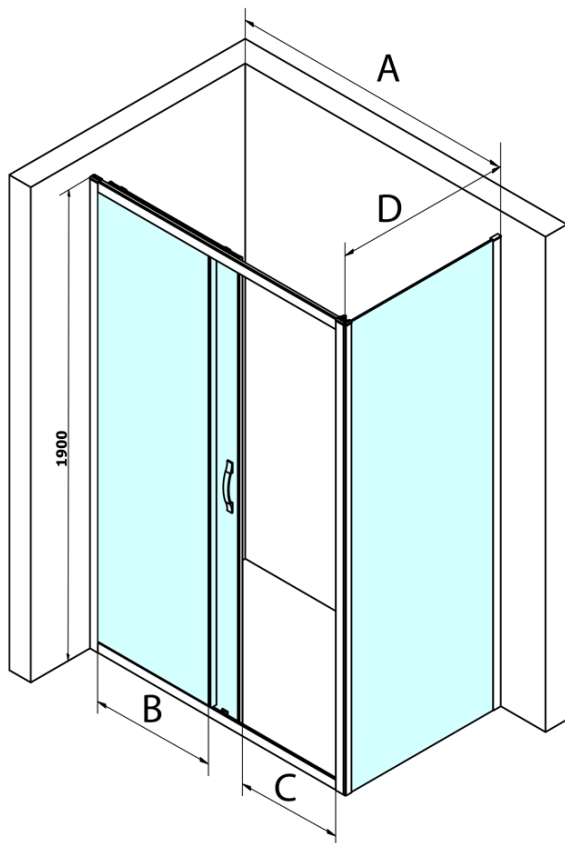

**SIGMA SIMPLY rectangular screen 1000x900mm L/R
variant, clear glass**

Order code: GS1110GS3190

Basic information

Brand: Gelco
Series: SIGMA SIMPLY

Size

Width: 1000 mm
Height: 1900 mm
Depth: 900 mm

Properties

Profile colour: Chrome - polished aluminum
Shape: Rectangular shower enclosures
Type of opening: Sliding door
Opening direction: Versatile
Opening width: 400 mm
Glass colour: TRANSPARENT glass
Glass finish: Coated glass
Glass thickness: 6 mm
Properties: Framed design
Weight / Piece: 68.0 kg
Packaging: 2 Piece
Warranty: 3 years

SIGMA SIMPLY rectangular screen 1000x900mm L/R
variant, clear glass

Technical sheet

MODEL	A	B	C
GS1110	980-1020	430	400
GS1111	1080-1120	480	435
GS1112	1180-1220	530	485
GS1113	1280-1320	580	535
GS1114	1380-1420	630	585
GS4210	980-1020	430	400
GS4211	1080-1120	480	435
GS4212	1180-1220	530	485
GS4213	1280-1320	580	535
GS4214	1380-1420	630	585