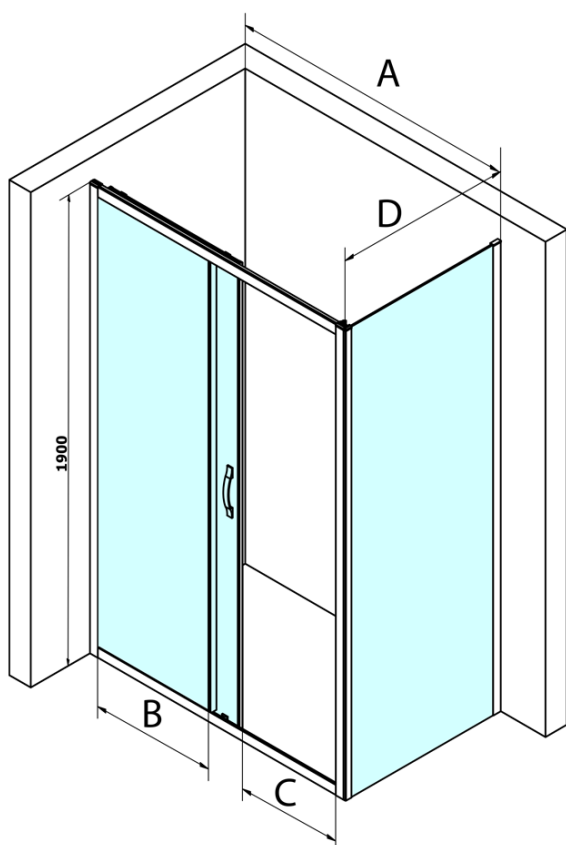

SIGMA SIMPLY rectangular screen 1000x750mm L/R variant, clear glass

Order code: GS1110GS3175

Basic information

Brand: Gelco
Series: SIGMA SIMPLY

Size

Width: 1000 mm
Height: 1900 mm
Depth: 750 mm

Properties

Profile colour: Chrome - polished aluminum
Shape: Rectangular shower enclosures
Type of opening: Sliding door
Opening direction: Versatile
Opening width: 400 mm
Glass colour: TRANSPARENT glass
Glass finish: Coated glass
Glass thickness: 6 mm
Properties: Framed design
Weight / Piece: 63.5 kg
Packaging: 2 Piece
Warranty: 3 years

SIGMA SIMPLY rectangular screen 1000x750mm L/R
variant, clear glass

Technical sheet

MODEL	A	B	C
GS1110	980-1020	430	400
GS1111	1080-1120	480	435
GS1112	1180-1220	530	485
GS1113	1280-1320	580	535
GS1114	1380-1420	630	585
GS4210	980-1020	430	400
GS4211	1080-1120	480	435
GS4212	1180-1220	530	485
GS4213	1280-1320	580	535
GS4214	1380-1420	630	585