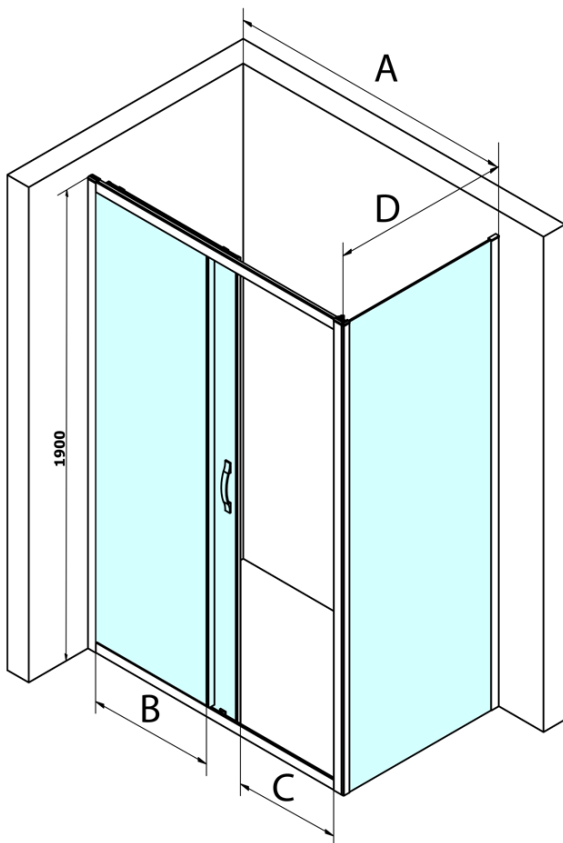

**SIGMA SIMPLY rectangular screen 1000x750mm L/R
variant, clear glass**

Order code: GS1110GS3175

Basic information

Brand: Gelco
Series: SIGMA SIMPLY

Size

Width: 1000 mm
Height: 1900 mm
Depth: 750 mm

Properties

Profile colour: Chrome - polished aluminum
Shape: Rectangular shower enclosures
Type of opening: Sliding door
Opening direction: Versatile
Opening width: 400 mm
Glass colour: TRANSPARENT glass
Glass finish: Coated glass
Glass thickness: 6 mm
Properties: Framed design
Weight / Piece: 63.5 kg
Packaging: 2 Piece
Warranty: 3 years

SIGMA SIMPLY rectangular screen 1000x750mm L/R
variant, clear glass

Technical sheet

MODEL	A	B	C
GS1110	980-1020	430	400
GS1111	1080-1120	480	435
GS1112	1180-1220	530	485
GS1113	1280-1320	580	535
GS1114	1380-1420	630	585
GS4210	980-1020	430	400
GS4211	1080-1120	480	435
GS4212	1180-1220	530	485
GS4213	1280-1320	580	535
GS4214	1380-1420	630	585