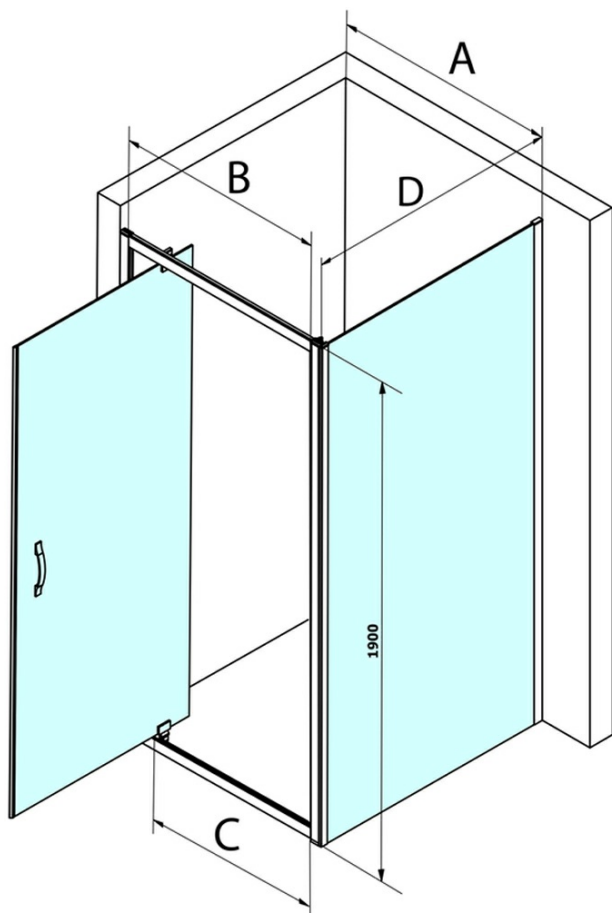

SIGMA SIMPLY square screen pivot doors 900x900mm L/R variant, Brick glass

Order code: GS3899GS4390

Basic information

Brand: Gelco
Series: SIGMA SIMPLY

Size

Width: 900 mm
Height: 1900 mm
Depth: 900 mm

Properties

Profile colour: Chrome - polished aluminum
Shape: Square shower enclosures
Type of opening: Single pivot door
Opening direction: Versatile
Opening width: 680 mm
Glass colour: BRICK glass
Glass finish: Coated glass
Glass thickness: 6 mm
Properties: Framed design
Weight / Piece: 60.5 kg
Packaging: 2 Piece
Warranty: 3 years

**SIGMA SIMPLY square screen pivot doors 900x900mm L/R
variant, Brick glass**

Technical sheet

MODEL	A	B	C
GS1279	780-820	670	580
GS1296	880-920	770	680
GS3888	780-820	670	580
GS3899	880-920	770	680

MODEL	D
GS3170	680-700
GS3175	730-750
GS3180	780-800
GS3190	880-900
GS3110	980-1000
GS4370	680-700
GS4375	730-750
GS4380	780-800
GS4390	880-900
GS4310	980-1000