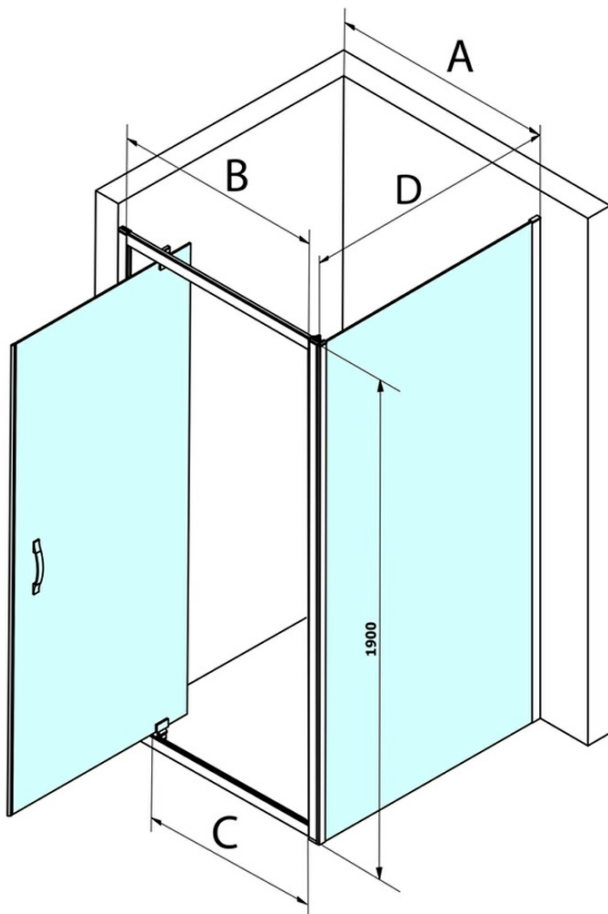

SIGMA SIMPLY square screen pivot doors 800x800mm L/R variant, Brick glass

Order code: GS3888GS4380

Basic information

Brand: Gelco
Series: SIGMA SIMPLY

Size

Width: 800 mm
Height: 1900 mm
Depth: 800 mm

Properties

Profile colour: Chrome - polished aluminum
Shape: Square shower enclosures
Type of opening: Single pivot door
Opening direction: Versatile
Opening width: 580 mm
Glass colour: BRICK glass
Glass finish: Coated glass
Glass thickness: 6 mm
Properties: Framed design
Weight / Piece: 56.0 kg
Packaging: 2 Piece
Warranty: 3 years

**SIGMA SIMPLY square screen pivot doors 800x800mm L/R
variant, Brick glass**

Technical sheet

MODEL	A	B	C
GS1279	780-820	670	580
GS1296	880-920	770	680
GS3888	780-820	670	580
GS3899	880-920	770	680

MODEL	D
GS3170	680-700
GS3175	730-750
GS3180	780-800
GS3190	880-900
GS3110	980-1000
GS4370	680-700
GS4375	730-750
GS4380	780-800
GS4390	880-900
GS4310	980-1000