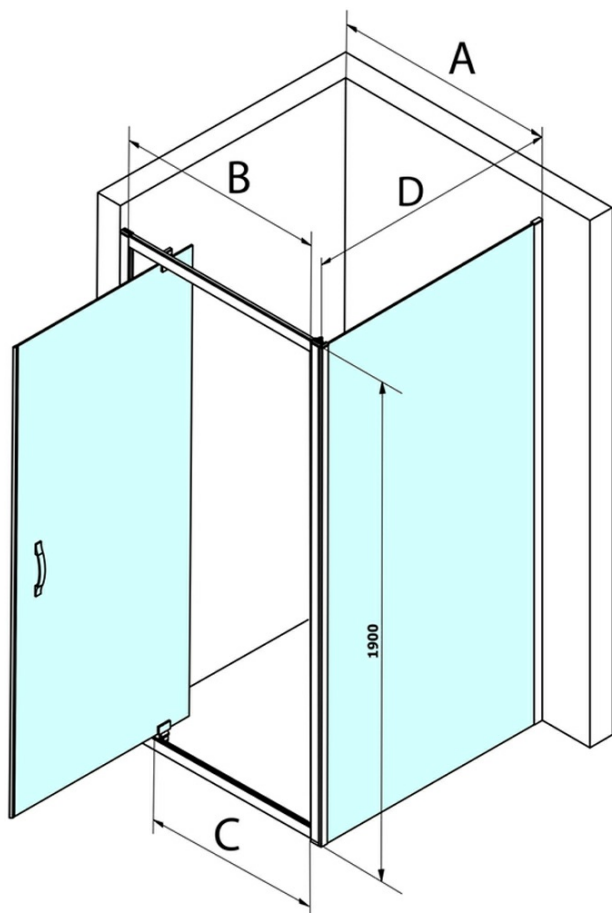

## Size

Width: 800 mm  
Height: 1900 mm  
Depth: 800 mm

## Properties

Profile colour: Chrome - polished aluminum  
Shape: Square shower enclosures  
Type of opening: Single pivot door  
Opening direction: Versatile  
Opening width: 580 mm  
Glass colour: BRICK glass  
Glass finish: Coated glass  
Glass thickness: 6 mm  
Properties: Framed design  
Weight / Piece: 56.0 kg  
Packaging: 2 Piece  
Warranty: 3 years

**SIGMA SIMPLY square screen pivot doors 800x800mm L/R  
variant, Brick glass**

**Technical sheet**

MODEL	A	B	C
GS1279	780-820	670	580
GS1296	880-920	770	680
GS3888	780-820	670	580
GS3899	880-920	770	680