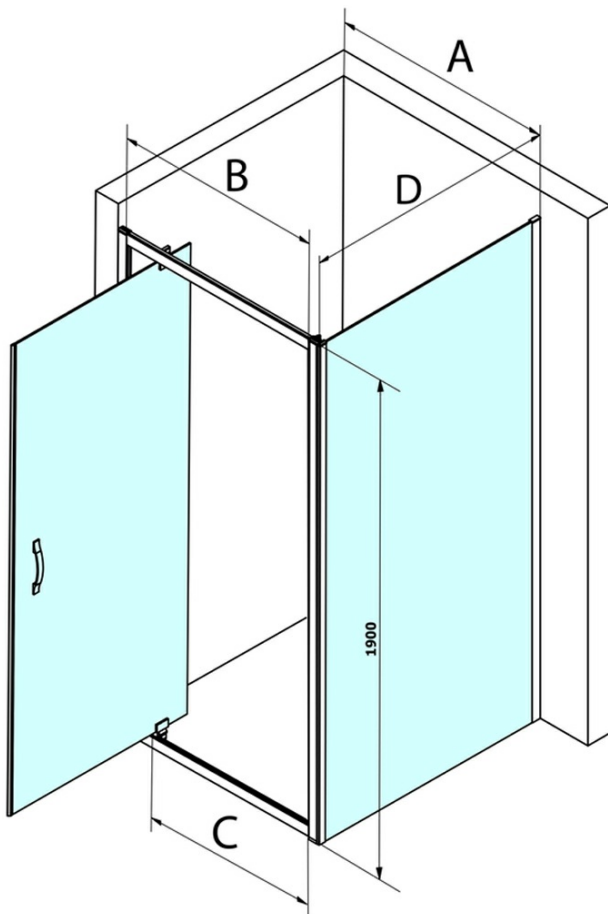

SIGMA SIMPLY rectangular screen pivot doors 900x1000mm L/R variant, Brick glass

Order code: GS3899GS4310

Basic information

Brand: Gelco
Series: SIGMA SIMPLY

Size

Width: 900 mm
Height: 1900 mm
Depth: 1000 mm

Properties

Profile colour: Chrome - polished aluminum
Shape: Rectangular shower enclosures
Type of opening: Single pivot door
Opening direction: Versatile
Opening width: 680 mm
Glass colour: BRICK glass
Glass finish: Coated glass
Glass thickness: 6 mm
Properties: Framed design
Weight / Piece: 63.5 kg
Packaging: 2 Piece
Warranty: 3 years

SIGMA SIMPLY rectangular screen pivot doors
900x1000mm L/R variant, Brick glass

Technical sheet

MODEL	A	B	C
GS1279	780-820	670	580
GS1296	880-920	770	680
GS3888	780-820	670	580
GS3899	880-920	770	680

MODEL	D
GS3170	680-700
GS3175	730-750
GS3180	780-800
GS3190	880-900
GS3110	980-1000
GS4370	680-700
GS4375	730-750
GS4380	780-800
GS4390	880-900
GS4310	980-1000