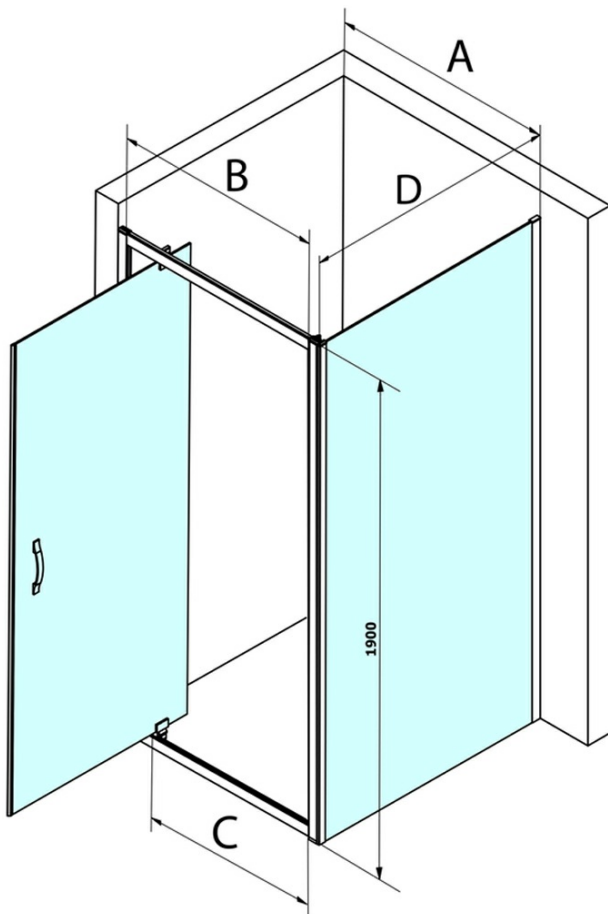

SIGMA SIMPLY rectangular screen pivot doors 900x750mm L/R variant, Brick glass

Order code: GS3899GS4375

Basic information

Brand: Gelco
Series: SIGMA SIMPLY

Size

Width: 900 mm
Height: 1900 mm
Depth: 750 mm

Properties

Profile colour: Chrome - polished aluminum
Shape: Rectangular shower enclosures
Type of opening: Single pivot door
Opening direction: Versatile
Opening width: 680 mm
Glass colour: BRICK glass
Glass finish: Coated glass
Glass thickness: 6 mm
Properties: Framed design
Weight / Piece: 56.0 kg
Packaging: 2 Piece
Warranty: 3 years

SIGMA SIMPLY rectangular screen pivot doors
900x750mm L/R variant, Brick glass

Technical sheet

MODEL	A	B	C
GS1279	780-820	670	580
GS1296	880-920	770	680
GS3888	780-820	670	580
GS3899	880-920	770	680

MODEL	D
GS3170	680-700
GS3175	730-750
GS3180	780-800
GS3190	880-900
GS3110	980-1000
GS4370	680-700
GS4375	730-750
GS4380	780-800
GS4390	880-900
GS4310	980-1000