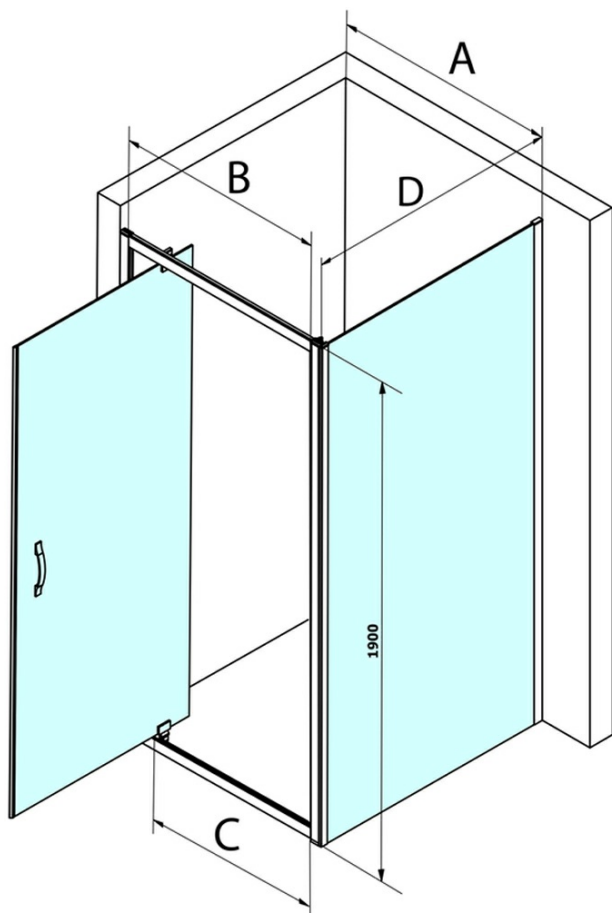

SIGMA SIMPLY rectangular screen pivot doors 900x700mm L/R variant, Brick glass

Order code: GS3899GS4370

Basic information

Brand: Gelco
Series: SIGMA SIMPLY

Size

Width: 900 mm
Height: 1900 mm
Depth: 700 mm

Properties

Profile colour: Chrome - polished aluminum
Shape: Rectangular shower enclosures
Type of opening: Single pivot door
Opening direction: Versatile
Opening width: 680 mm
Glass colour: BRICK glass
Glass finish: Coated glass
Glass thickness: 6 mm
Properties: Framed design
Weight / Piece: 54.5 kg
Packaging: 2 Piece
Warranty: 3 years

SIGMA SIMPLY rectangular screen pivot doors
900x700mm L/R variant, Brick glass

Technical sheet

MODEL	A	B	C
GS1279	780-820	670	580
GS1296	880-920	770	680
GS3888	780-820	670	580
GS3899	880-920	770	680

MODEL	D
GS3170	680-700
GS3175	730-750
GS3180	780-800
GS3190	880-900
GS3110	980-1000
GS4370	680-700
GS4375	730-750
GS4380	780-800
GS4390	880-900
GS4310	980-1000