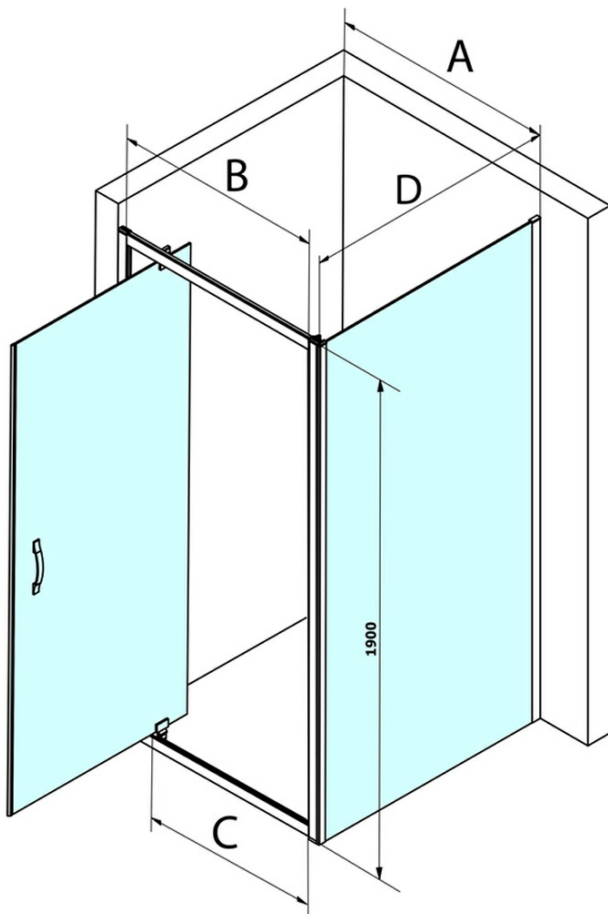

SIGMA SIMPLY rectangular screen pivot doors 900x700mm L/R variant, Brick glass

Order code: GS3899GS4370

Basic information

Brand: Gelco
Series: SIGMA SIMPLY

Size

Width: 900 mm
Height: 1900 mm
Depth: 700 mm

Properties

Profile colour: Chrome - polished aluminum
Shape: Rectangular shower enclosures
Type of opening: Single pivot door
Opening direction: Versatile
Opening width: 680 mm
Glass colour: BRICK glass
Glass finish: Coated glass
Glass thickness: 6 mm
Properties: Framed design
Weight / Piece: 54.5 kg
Packaging: 2 Piece
Warranty: 3 years

SIGMA SIMPLY rectangular screen pivot doors
900x700mm L/R variant, Brick glass

Technical sheet

MODEL	A	B	C
GS1279	780-820	670	580
GS1296	880-920	770	680
GS3888	780-820	670	580
GS3899	880-920	770	680

MODEL	D
GS3170	680-700
GS3175	730-750
GS3180	780-800
GS3190	880-900
GS3110	980-1000
GS4370	680-700
GS4375	730-750
GS4380	780-800
GS4390	880-900
GS4310	980-1000