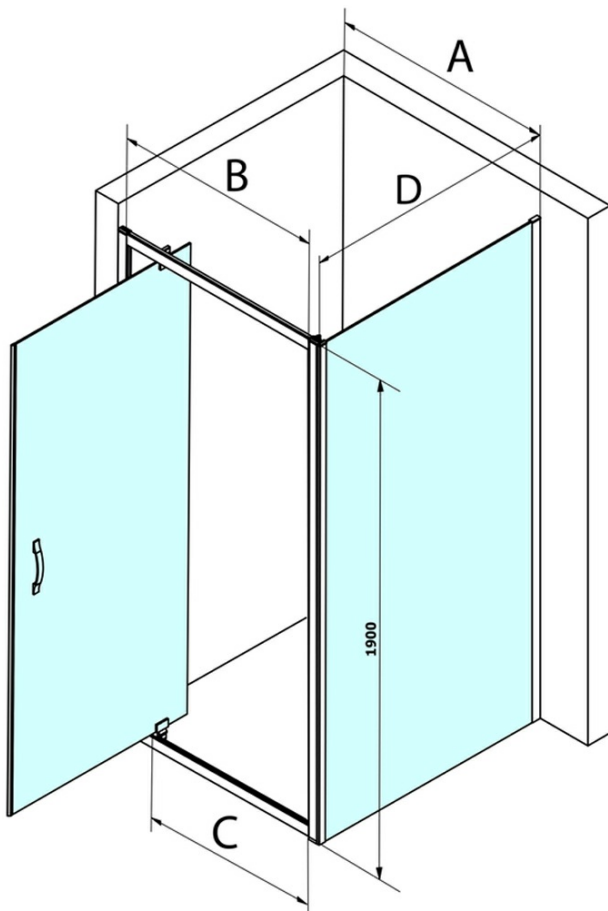

SIGMA SIMPLY rectangular screen pivot doors 800x1000mm L/R variant, Brick glass

Order code: GS3888GS4310

Basic information

Brand: Gelco
Series: SIGMA SIMPLY

Size

Width: 800 mm
Height: 1900 mm
Depth: 1000 mm

Properties

Profile colour: Chrome - polished aluminum
Shape: Rectangular shower enclosures
Type of opening: Single pivot door
Opening direction: Versatile
Opening width: 580 mm
Glass colour: BRICK glass
Glass finish: Coated glass
Glass thickness: 6 mm
Properties: Framed design
Weight / Piece: 62.0 kg
Packaging: 2 Piece
Warranty: 3 years

SIGMA SIMPLY rectangular screen pivot doors
800x1000mm L/R variant, Brick glass

Technical sheet

MODEL	A	B	C
GS1279	780-820	670	580
GS1296	880-920	770	680
GS3888	780-820	670	580
GS3899	880-920	770	680

MODEL	D
GS3170	680-700
GS3175	730-750
GS3180	780-800
GS3190	880-900
GS3110	980-1000
GS4370	680-700
GS4375	730-750
GS4380	780-800
GS4390	880-900
GS4310	980-1000