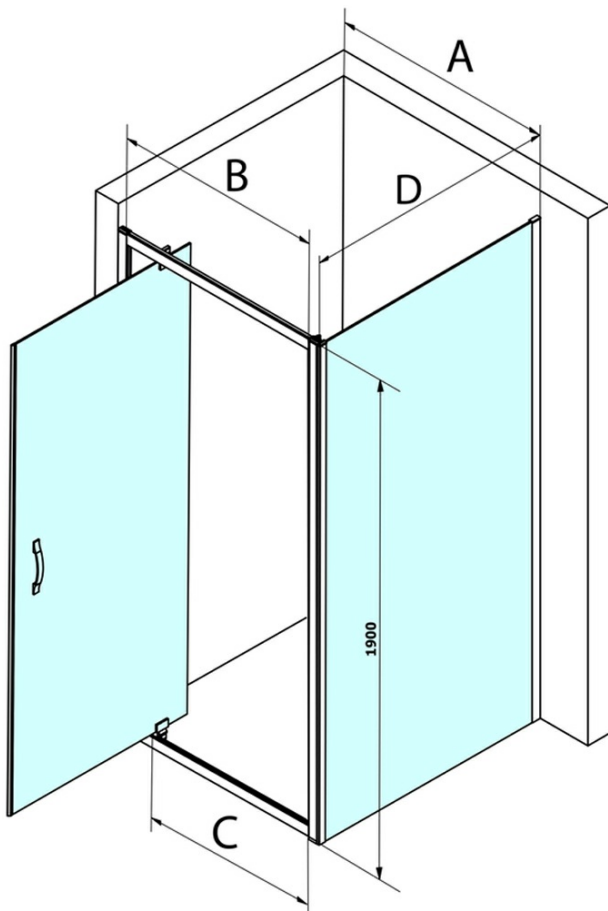

## Size

Width: 800 mm  
Height: 1900 mm  
Depth: 1000 mm

## Properties

Profile colour: Chrome - polished aluminum  
Shape: Rectangular shower enclosures  
Type of opening: Single pivot door  
Opening direction: Versatile  
Opening width: 580 mm  
Glass colour: BRICK glass  
Glass finish: Coated glass  
Glass thickness: 6 mm  
Properties: Framed design  
Weight / Piece: 62.0 kg  
Packaging: 2 Piece  
Warranty: 3 years

**SIGMA SIMPLY rectangular screen pivot doors**  
**800x1000mm L/R variant, Brick glass**

**Technical sheet**

MODEL	A	B	C
GS1279	780-820	670	580
GS1296	880-920	770	680
GS3888	780-820	670	580
GS3899	880-920	770	680