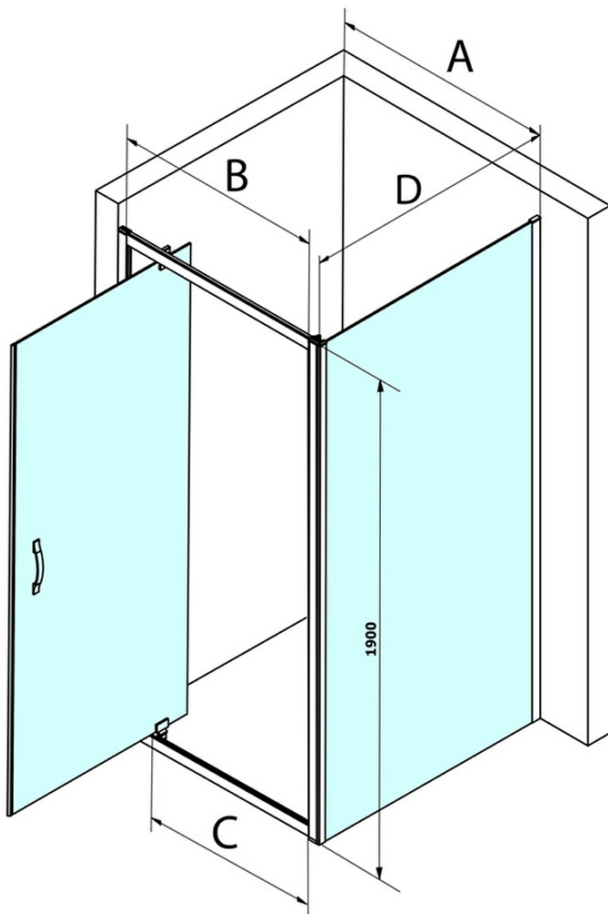

## Size

Width: 800 mm  
Height: 1900 mm  
Depth: 900 mm

## Properties

Profile colour: Chrome - polished aluminum  
Shape: Rectangular shower enclosures  
Type of opening: Single pivot door  
Opening direction: Versatile  
Opening width: 580 mm  
Glass colour: BRICK glass  
Glass finish: Coated glass  
Glass thickness: 6 mm  
Properties: Framed design  
Weight / Piece: 59.0 kg  
Packaging: 2 Piece  
Warranty: 3 years

**SIGMA SIMPLY rectangular screen pivot doors**  
**800x900mm L/R variant, Brick glass**

**Technical sheet**

MODEL	A	B	C
GS1279	780-820	670	580
GS1296	880-920	770	680
GS3888	780-820	670	580
GS3899	880-920	770	680