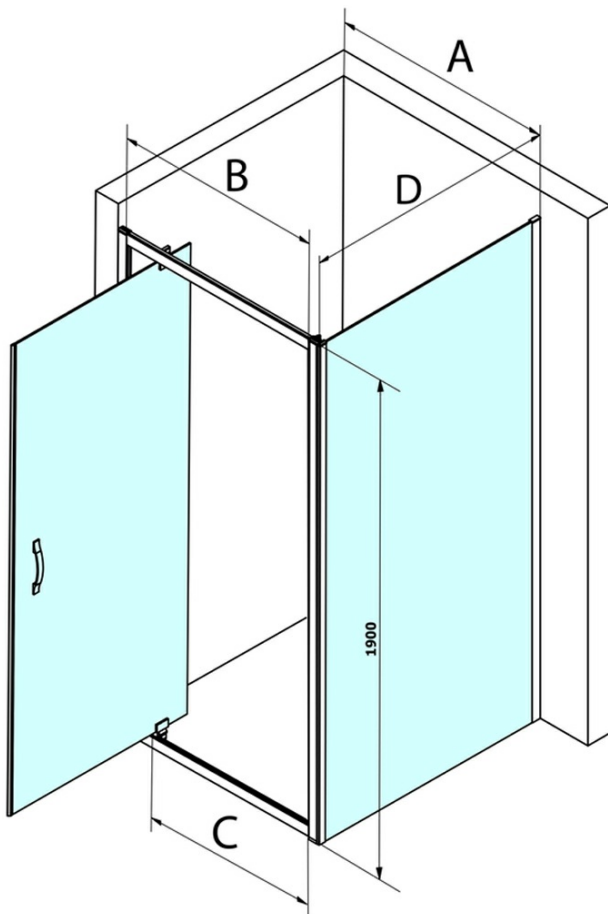

## Size

Width: 800 mm  
Height: 1900 mm  
Depth: 750 mm

## Properties

Profile colour: Chrome - polished aluminum  
Shape: Rectangular shower enclosures  
Type of opening: Single pivot door  
Opening direction: Versatile  
Opening width: 580 mm  
Glass colour: BRICK glass  
Glass finish: Coated glass  
Glass thickness: 6 mm  
Properties: Framed design  
Weight / Piece: 54.5 kg  
Packaging: 2 Piece  
Warranty: 3 years

**SIGMA SIMPLY rectangular screen pivot doors 800x750mm**  
**L/R variant, Brick glass**

**Technical sheet**

| MODEL  | A       | B   | C   |
|--------|---------|-----|-----|
| GS1279 | 780-820 | 670 | 580 |
| GS1296 | 880-920 | 770 | 680 |
| GS3888 | 780-820 | 670 | 580 |
| GS3899 | 880-920 | 770 | 680 |