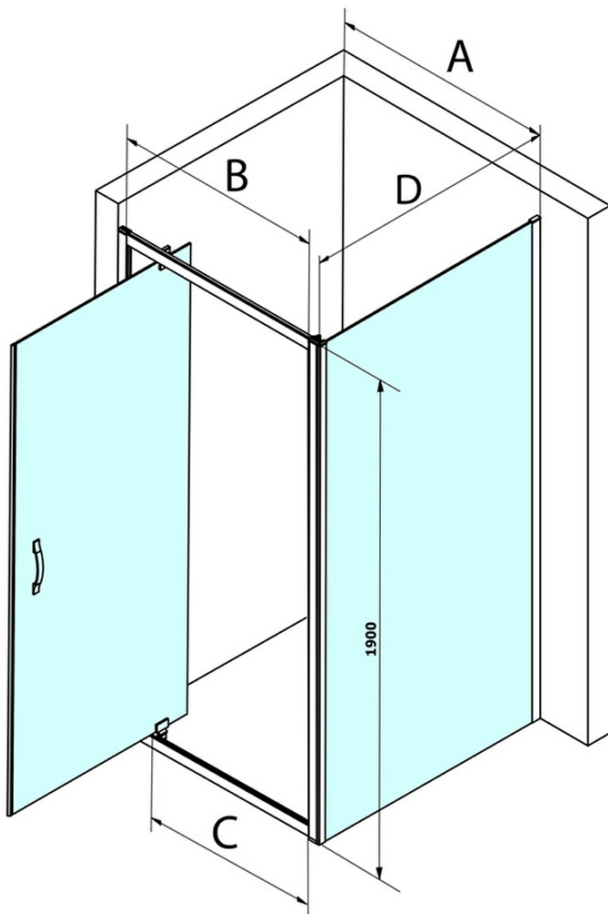

SIGMA SIMPLY square screen pivot doors 900x900mm L/R variant, clear glass

Order code: GS1296GS3190

Basic information

Brand: Gelco
Series: SIGMA SIMPLY

Size

Width: 900 mm
Height: 1900 mm
Depth: 900 mm

Properties

Profile colour: Chrome - polished aluminum
Shape: Square shower enclosures
Type of opening: Single pivot door
Opening direction: Versatile
Opening width: 680 mm
Glass colour: TRANSPARENT glass
Glass finish: Coated glass
Glass thickness: 6 mm
Properties: Framed design
Weight / Piece: 60.5 kg
Packaging: 2 Piece
Warranty: 3 years

**SIGMA SIMPLY square screen pivot doors 900x900mm L/R
variant, clear glass**

Technical sheet

MODEL	A	B	C
GS1279	780-820	670	580
GS1296	880-920	770	680
GS3888	780-820	670	580
GS3899	880-920	770	680

MODEL	D
GS3170	680-700
GS3175	730-750
GS3180	780-800
GS3190	880-900
GS3110	980-1000
GS4370	680-700
GS4375	730-750
GS4380	780-800
GS4390	880-900
GS4310	980-1000