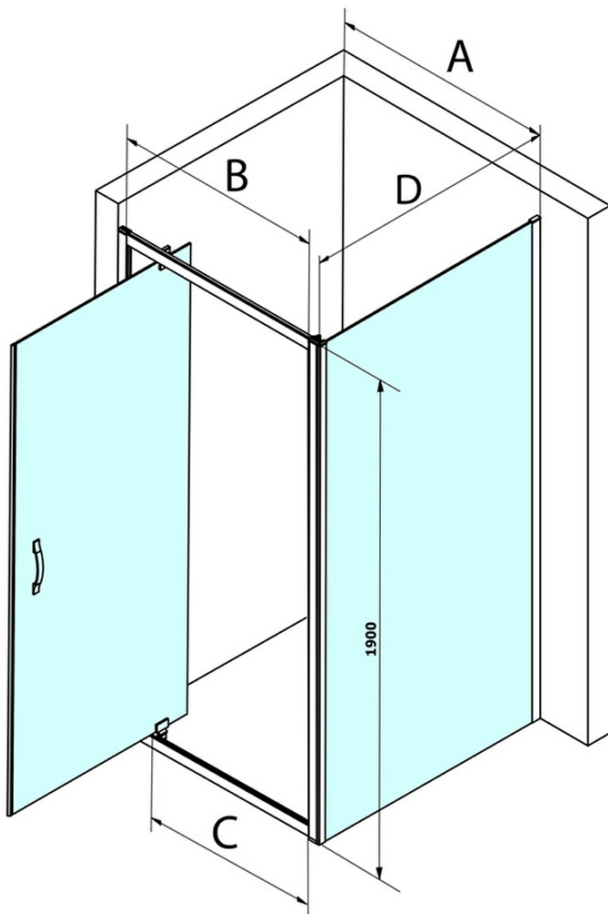

SIGMA SIMPLY square screen pivot doors 900x900mm L/R variant, clear glass

Order code: GS1296GS3190

Basic information

Brand: Gelco
Series: SIGMA SIMPLY

Size

Width: 900 mm
Height: 1900 mm
Depth: 900 mm

Properties

Profile colour: Chrome - polished aluminum
Shape: Square shower enclosures
Type of opening: Single pivot door
Opening direction: Versatile
Opening width: 680 mm
Glass colour: TRANSPARENT glass
Glass finish: Coated glass
Glass thickness: 6 mm
Properties: Framed design
Weight / Piece: 60.5 kg
Packaging: 2 Piece
Warranty: 3 years

SIGMA SIMPLY square screen pivot doors 900x900mm L/R
variant, clear glass

Technical sheet

MODEL	A	B	C
GS1279	780-820	670	580
GS1296	880-920	770	680
GS3888	780-820	670	580
GS3899	880-920	770	680

MODEL	D
GS3170	680-700
GS3175	730-750
GS3180	780-800
GS3190	880-900
GS3110	980-1000
GS4370	680-700
GS4375	730-750
GS4380	780-800
GS4390	880-900
GS4310	980-1000