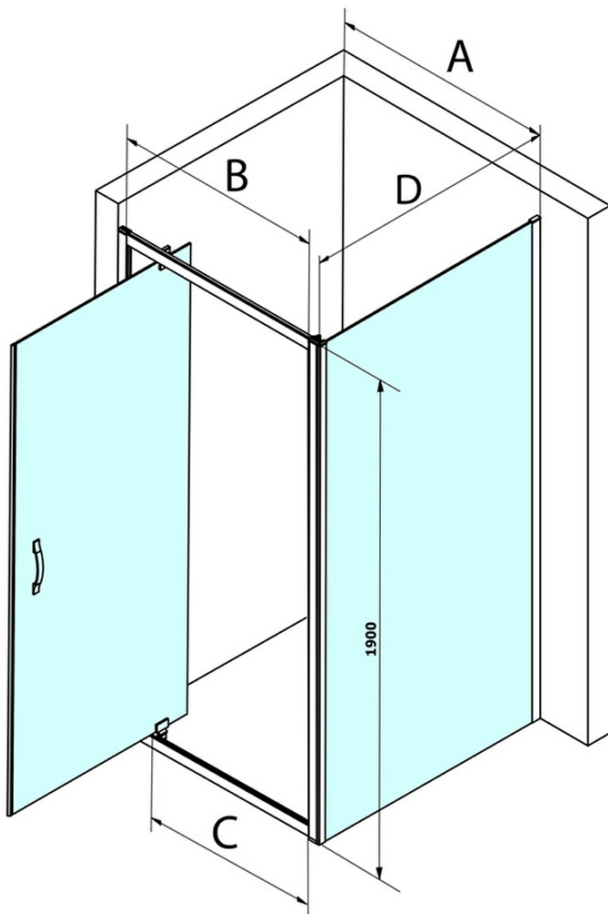

## Size

Width: 800 mm  
Height: 1900 mm  
Depth: 800 mm

## Properties

Profile colour: Chrome - polished aluminum  
Shape: Square shower enclosures  
Type of opening: Single pivot door  
Opening direction: Versatile  
Opening width: 580 mm  
Glass colour: TRANSPARENT glass  
Glass finish: Coated glass  
Glass thickness: 6 mm  
Properties: Framed design  
Weight / Piece: 56.0 kg  
Packaging: 2 Piece  
Warranty: 3 years

**SIGMA SIMPLY square screen pivot doors 800x800mm L/R  
variant, clear glass**

**Technical sheet**

MODEL	A	B	C
GS1279	780-820	670	580
GS1296	880-920	770	680
GS3888	780-820	670	580
GS3899	880-920	770	680