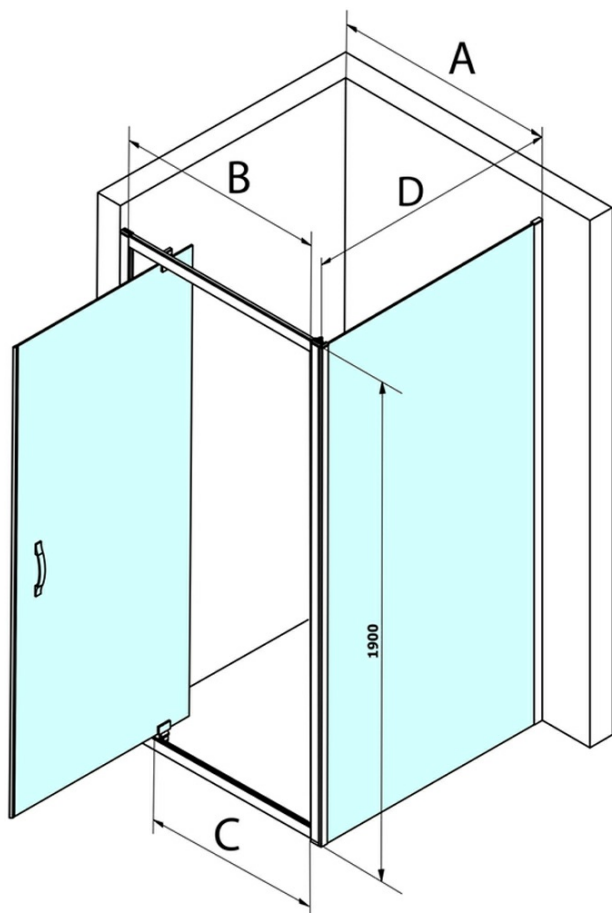

# SIGMA SIMPLY rectangular screen pivot doors 900x1000mm L/R variant, clear glass

Order code: GS1296GS3110

## Size

Width: 900 mm  
Height: 1900 mm  
Depth: 1000 mm

## Properties

Profile colour: Chrome - polished aluminum  
Shape: Rectangular shower enclosures  
Type of opening: Single pivot door  
Opening direction: Versatile  
Opening width: 680 mm  
Glass colour: TRANSPARENT glass  
Glass finish: Coated glass  
Glass thickness: 6 mm  
Properties: Framed design  
Weight / Piece: 64.5 kg  
Packaging: 2 Piece  
Warranty: 3 years

**SIGMA SIMPLY rectangular screen pivot doors**  
**900x1000mm L/R variant, clear glass**

**Technical sheet**

MODEL	A	B	C
GS1279	780-820	670	580
GS1296	880-920	770	680
GS3888	780-820	670	580
GS3899	880-920	770	680