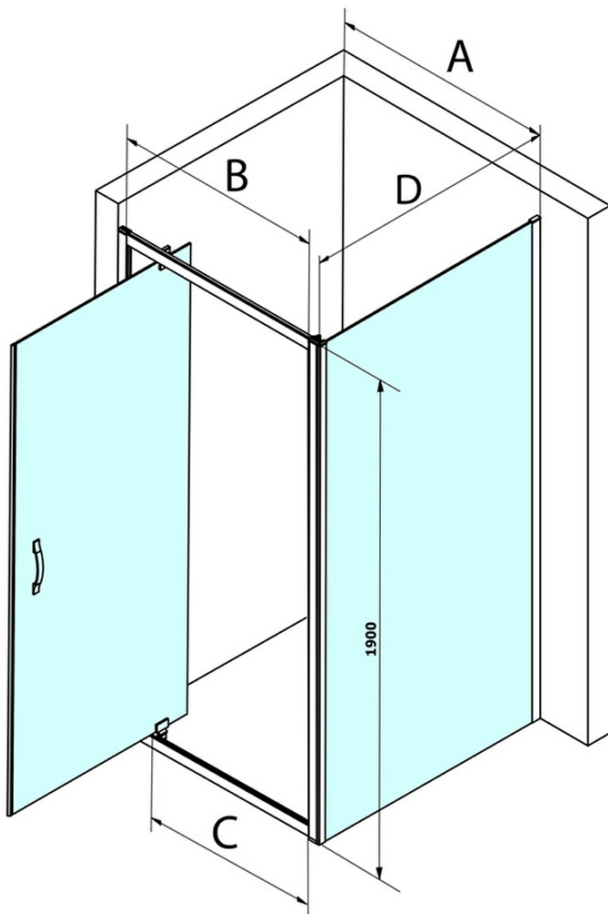

SIGMA SIMPLY rectangular screen pivot doors 900x750mm L/R variant, clear glass

Order code: GS1296GS3175

Basic information

Brand: Gelco
Series: SIGMA SIMPLY

Size

Width: 900 mm
Height: 1900 mm
Depth: 750 mm

Properties

Profile colour: Chrome - polished aluminum
Shape: Rectangular shower enclosures
Type of opening: Single pivot door
Opening direction: Versatile
Opening width: 680 mm
Glass colour: TRANSPARENT glass
Glass finish: Coated glass
Glass thickness: 6 mm
Properties: Framed design
Weight / Piece: 56.0 kg
Packaging: 2 Piece
Warranty: 3 years

SIGMA SIMPLY rectangular screen pivot doors
900x750mm L/R variant, clear glass

Technical sheet

MODEL	A	B	C
GS1279	780-820	670	580
GS1296	880-920	770	680
GS3888	780-820	670	580
GS3899	880-920	770	680

MODEL	D
GS3170	680-700
GS3175	730-750
GS3180	780-800
GS3190	880-900
GS3110	980-1000
GS4370	680-700
GS4375	730-750
GS4380	780-800
GS4390	880-900
GS4310	980-1000