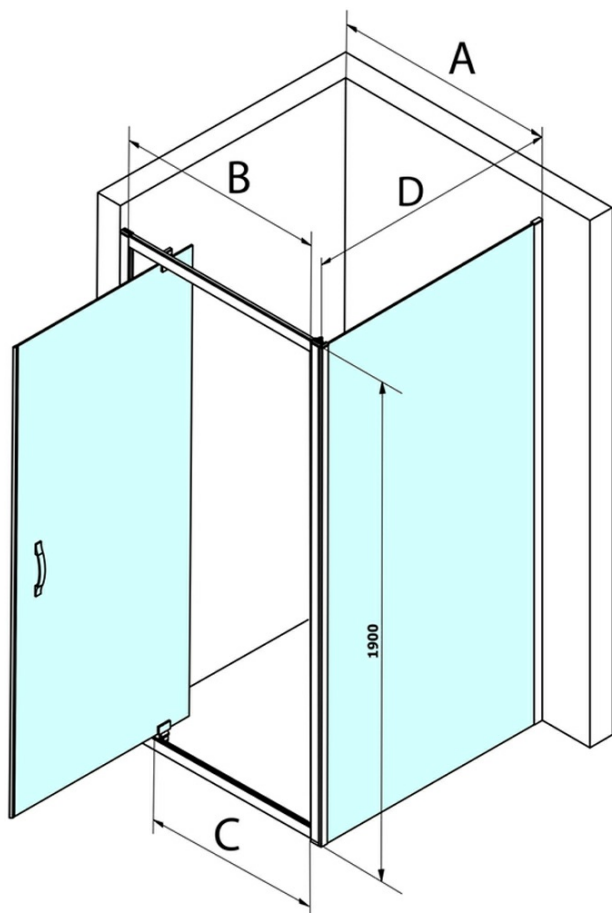

SIGMA SIMPLY rectangular screen pivot doors 900x750mm L/R variant, clear glass

Order code: GS1296GS3175

Basic information

Brand: Gelco
Series: SIGMA SIMPLY

Size

Width: 900 mm
Height: 1900 mm
Depth: 750 mm

Properties

Profile colour: Chrome - polished aluminum
Shape: Rectangular shower enclosures
Type of opening: Single pivot door
Opening direction: Versatile
Opening width: 680 mm
Glass colour: TRANSPARENT glass
Glass finish: Coated glass
Glass thickness: 6 mm
Properties: Framed design
Weight / Piece: 56.0 kg
Packaging: 2 Piece
Warranty: 3 years

SIGMA SIMPLY rectangular screen pivot doors
900x750mm L/R variant, clear glass

Technical sheet

MODEL	A	B	C
GS1279	780-820	670	580
GS1296	880-920	770	680
GS3888	780-820	670	580
GS3899	880-920	770	680

MODEL	D
GS3170	680-700
GS3175	730-750
GS3180	780-800
GS3190	880-900
GS3110	980-1000
GS4370	680-700
GS4375	730-750
GS4380	780-800
GS4390	880-900
GS4310	980-1000