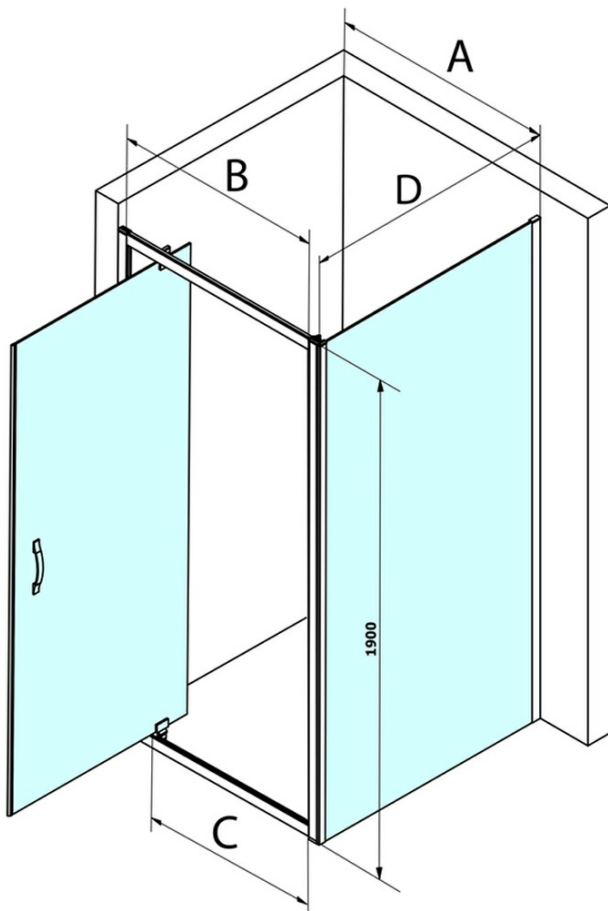

# SIGMA SIMPLY rectangular screen pivot doors 900x700mm L/R variant, clear glass

Order code: GS1296GS3170

## Size

Width: 900 mm  
Height: 1900 mm  
Depth: 700 mm

## Properties

Profile colour: Chrome - polished aluminum  
Shape: Rectangular shower enclosures  
Type of opening: Single pivot door  
Opening direction: Versatile  
Opening width: 680 mm  
Glass colour: TRANSPARENT glass  
Glass finish: Coated glass  
Glass thickness: 6 mm  
Properties: Framed design  
Weight / Piece: 54.5 kg  
Packaging: 2 Piece  
Warranty: 3 years

**SIGMA SIMPLY rectangular screen pivot doors**  
**900x700mm L/R variant, clear glass**

**Technical sheet**

MODEL	A	B	C
GS1279	780-820	670	580
GS1296	880-920	770	680
GS3888	780-820	670	580
GS3899	880-920	770	680