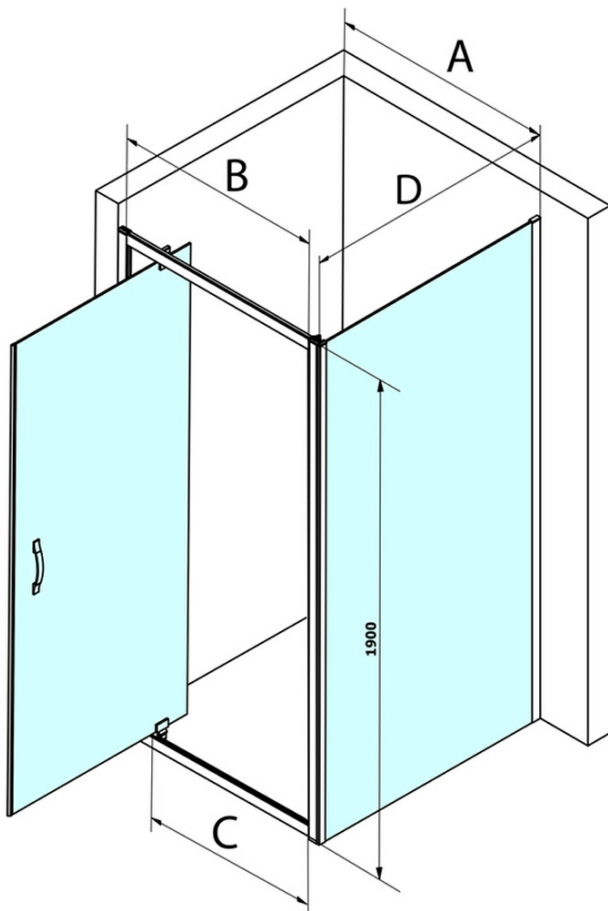

SIGMA SIMPLY rectangular screen pivot doors 800x1000mm L/R variant, clear glass

Order code: GS1279GS3110

Basic information

Brand: Gelco
Series: SIGMA SIMPLY

Size

Width: 800 mm
Height: 1900 mm
Depth: 1000 mm

Properties

Profile colour: Chrome - polished aluminum
Shape: Rectangular shower enclosures
Type of opening: Single pivot door
Opening direction: Versatile
Opening width: 580 mm
Glass colour: TRANSPARENT glass
Glass finish: Coated glass
Glass thickness: 6 mm
Properties: Framed design
Weight / Piece: 63.0 kg
Packaging: 2 Piece
Warranty: 3 years

SIGMA SIMPLY rectangular screen pivot doors
800x1000mm L/R variant, clear glass

Technical sheet

MODEL	A	B	C
GS1279	780-820	670	580
GS1296	880-920	770	680
GS3888	780-820	670	580
GS3899	880-920	770	680

MODEL	D
GS3170	680-700
GS3175	730-750
GS3180	780-800
GS3190	880-900
GS3110	980-1000
GS4370	680-700
GS4375	730-750
GS4380	780-800
GS4390	880-900
GS4310	980-1000