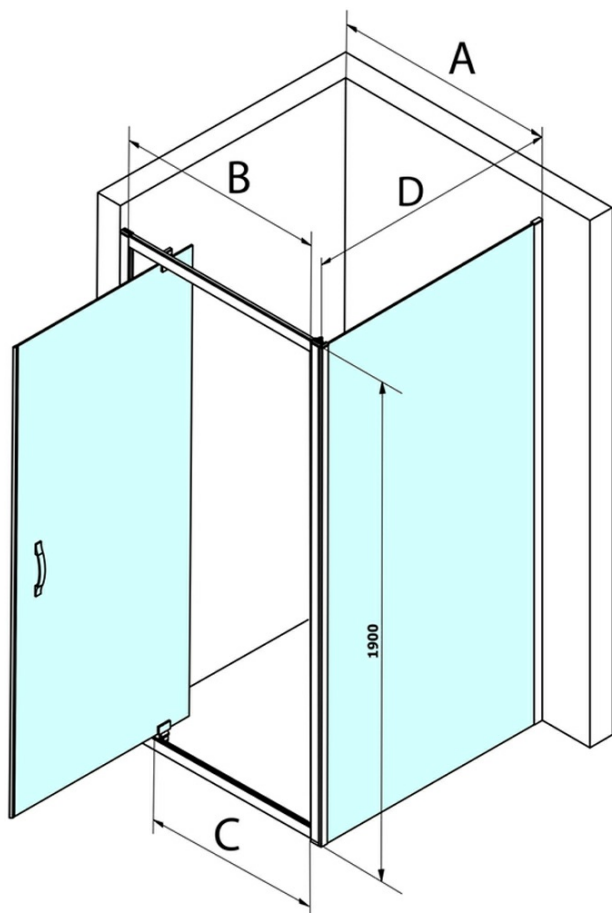

SIGMA SIMPLY rectangular screen pivot doors 800x1000mm L/R variant, clear glass

Order code: GS1279GS3110

Basic information

Brand: Gelco
Series: SIGMA SIMPLY

Size

Width: 800 mm
Height: 1900 mm
Depth: 1000 mm

Properties

Profile colour: Chrome - polished aluminum
Shape: Rectangular shower enclosures
Type of opening: Single pivot door
Opening direction: Versatile
Opening width: 580 mm
Glass colour: TRANSPARENT glass
Glass finish: Coated glass
Glass thickness: 6 mm
Properties: Framed design
Weight / Piece: 63.0 kg
Packaging: 2 Piece
Warranty: 3 years

SIGMA SIMPLY rectangular screen pivot doors
800x1000mm L/R variant, clear glass

Technical sheet

MODEL	A	B	C
GS1279	780-820	670	580
GS1296	880-920	770	680
GS3888	780-820	670	580
GS3899	880-920	770	680

MODEL	D
GS3170	680-700
GS3175	730-750
GS3180	780-800
GS3190	880-900
GS3110	980-1000
GS4370	680-700
GS4375	730-750
GS4380	780-800
GS4390	880-900
GS4310	980-1000