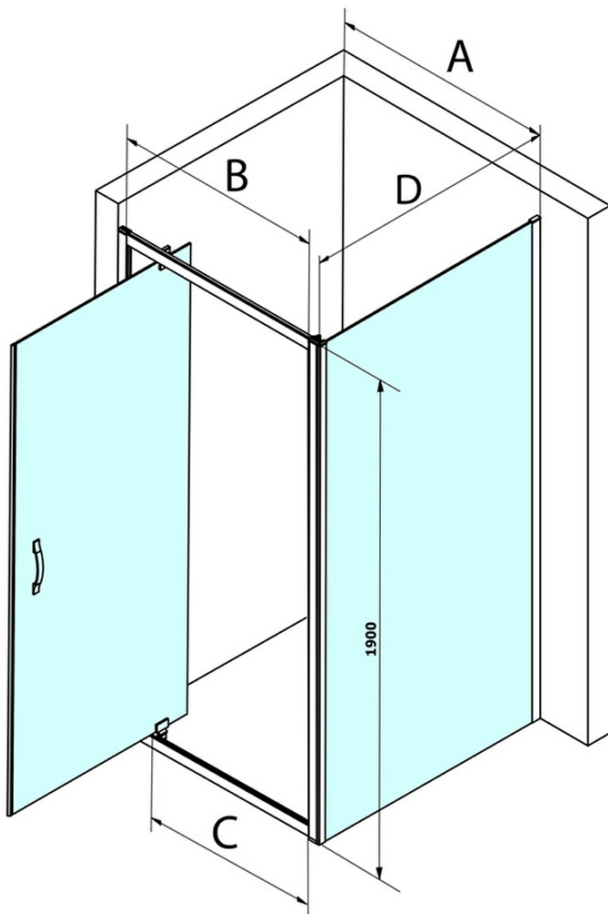

SIGMA SIMPLY rectangular screen pivot doors 800x750mm L/R variant, clear glass

Order code: GS1279GS3175

Basic information

Brand: Gelco
Series: SIGMA SIMPLY

Size

Width: 800 mm
Height: 1900 mm
Depth: 750 mm

Properties

Profile colour: Chrome - polished aluminum
Shape: Rectangular shower enclosures
Type of opening: Single pivot door
Opening direction: Versatile
Opening width: 580 mm
Glass colour: TRANSPARENT glass
Glass finish: Coated glass
Glass thickness: 6 mm
Properties: Framed design
Weight / Piece: 54.5 kg
Packaging: 2 Piece
Warranty: 3 years

SIGMA SIMPLY rectangular screen pivot doors 800x750mm
L/R variant, clear glass

Technical sheet

MODEL	A	B	C
GS1279	780-820	670	580
GS1296	880-920	770	680
GS3888	780-820	670	580
GS3899	880-920	770	680

MODEL	D
GS3170	680-700
GS3175	730-750
GS3180	780-800
GS3190	880-900
GS3110	980-1000
GS4370	680-700
GS4375	730-750
GS4380	780-800
GS4390	880-900
GS4310	980-1000