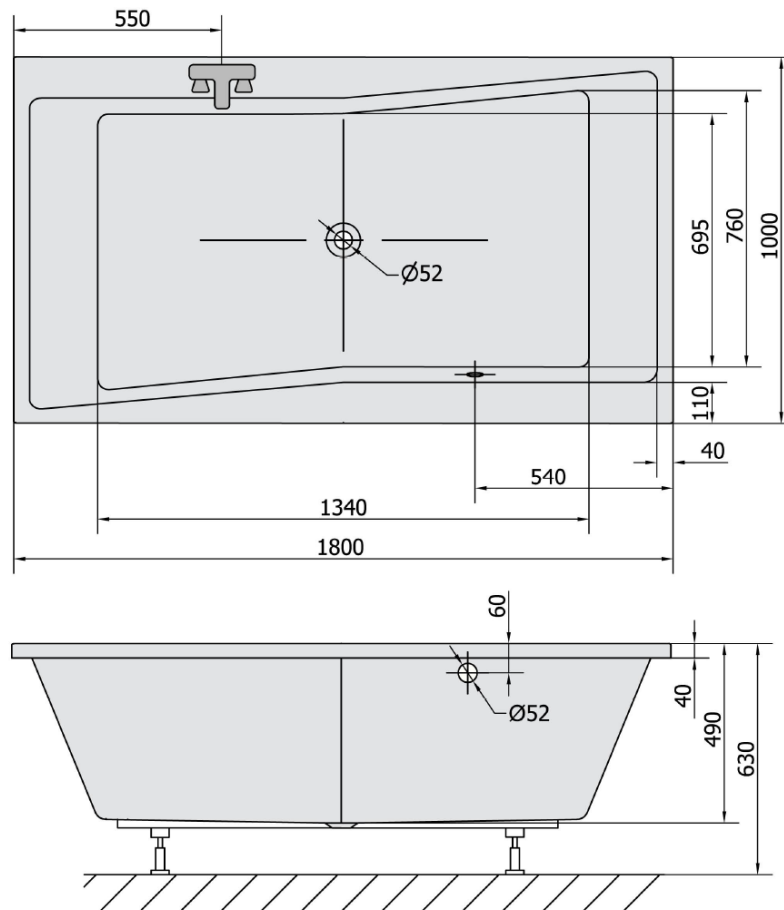

## Size

Length: 1800 mm

Width: 1000 mm

Height: 490 mm

Volume: 447 l

## Properties

Colour: Black matt

Material: Acrylate

Shape: Rectangular

Installation: Built-in

Waste diameter: 52 mm

Properties: Bilateral, Edge height 40 mm (Standard)

Package does not contain: Pop Up Bath Waste

## We recommend buy

1 Piece Bath Trap 6/4", height: 42mm, DN40 (Order code: 71712)

1 Piece Sound insulation bath tape, 3m (Order code: 93400)

1 Piece Pop Up Bath Waste (L) 1275mm, Plug 72mm, Chrome (Order code: 71683)

1 Piece Bath Support Legs for Acrylic Bath Polysan, 89cm, Pair (Order code: PO100-100)

Technical sheet

VOLUME 447L