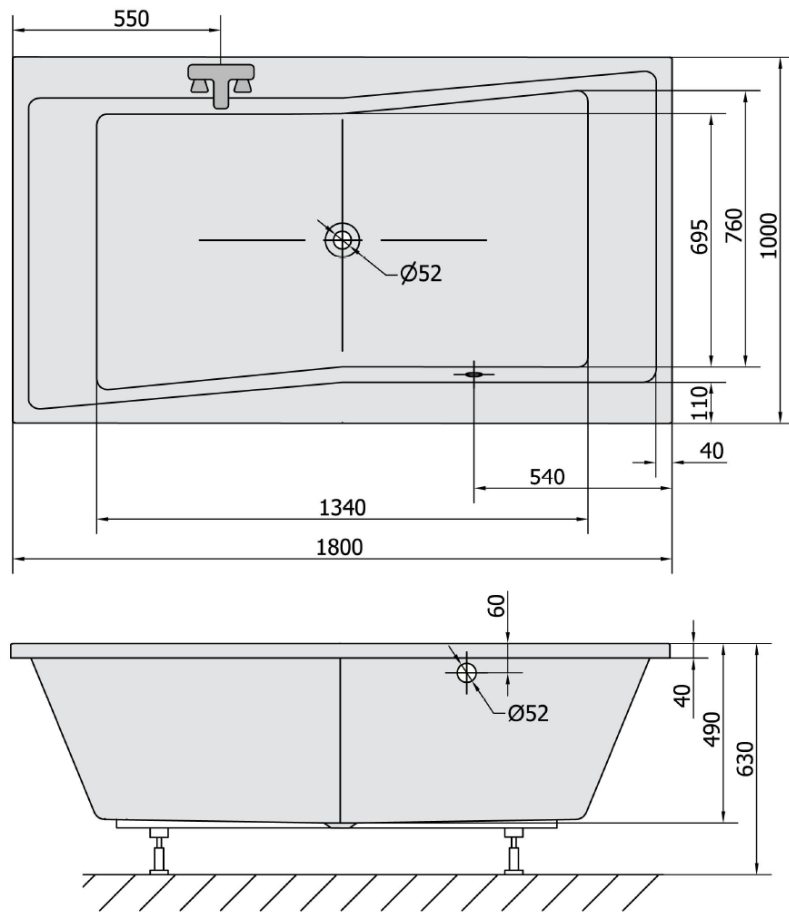

Technical sheet

VOLUME 447L