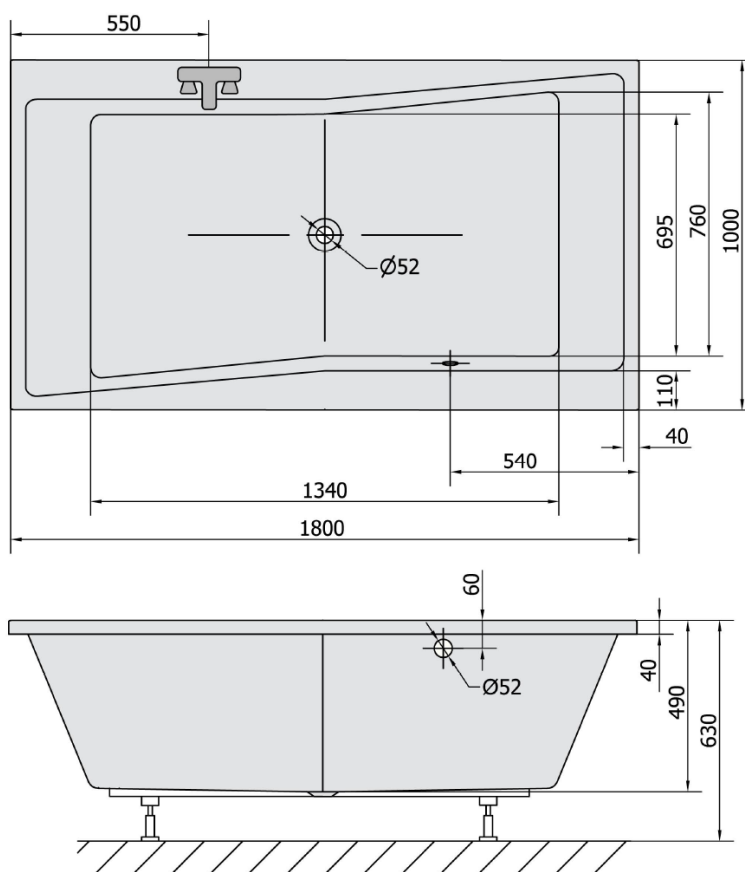

QUEST Rectangular Bath 180x100x49cm, Black Matt

Order code: 78511.21

Size

Length: 1800 mm
 Width: 1000 mm
 Height: 490 mm
 Volume: 447 l

Properties

Colour: Black matt
 Material: Acrylate
 Warranty: 10 years

Technical sheet

VOLUME 447L