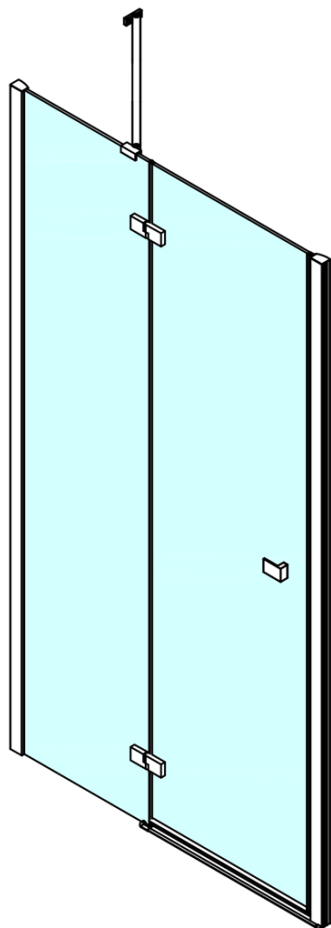

## Size

Width: 1500 mm

Height: 2000 mm

## Properties

Profile colour: Chrome - polished aluminum

Shape: Alcove door

Type of opening: Single pivot door

Opening direction: Right

Opening width: 540 mm

Glass colour: TRANSPARENT glass

Glass finish: Antidrop

Glass thickness: 8 mm

Installation width from: 1485 mm

Installation width up to: 1511 mm

Properties: Frameless design

Weight / Piece: 57.0 kg

Packaging: 1 Piece

Warranty: 2 years

## Spare parts

Vertical seal between glass 8mm (Order code: NDFL0503)

Bottom seal for door, glass 8mm, 1000mm (Order code: 309D-08)

Technical sheet

FL14xxL

FL14xxR

**FORTIS Alcove Shower Door 1500 mm, clear glass/right**