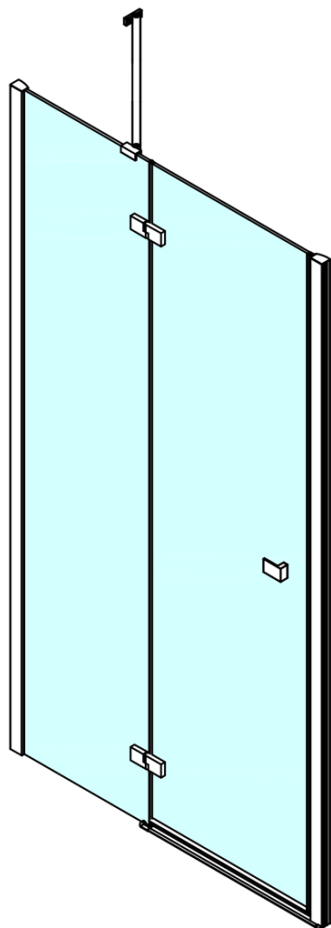

FORTIS Alcove Shower Door 1500 mm, clear glass/right

Order code: FL1415R

Basic information

Brand: Polysan
Series: FORTIS

Size

Width: 1500 mm
Height: 2000 mm

Properties

Profile colour: Chrome - polished aluminum
Shape: Alcove door
Type of opening: Single pivot door
Opening direction: Right
Opening width: 540 mm
Glass colour: TRANSPARENT glass
Glass finish: Antidrop
Glass thickness: 8 mm
Installation width from: 1485 mm
Installation width up to: 1511 mm
Properties: Frameless design
Weight / Piece: 57.0 kg
Packaging: 1 Piece
Warranty: 2 years

Spare parts

Acrylic gasket between glass 8mm, flag (Order code: NDFL0503)

Acrylic seal glass/floor (shower tray), length 1000mm for 8mm glass (Order code: 309D-08)

Technical sheet

FL14xxL

FL14xxR

FORTIS Alcove Shower Door 1500 mm, clear
glass/right

MODEL	A	B
FL1480	785-811	≈210
FL1490	885-911	≈310
FL1410	985-1011	≈410
FL1411	1085-1111	≈510
FL1412	1185-1211	≈610
FL1413	1285-1311	≈710
FL1414	1385-1411	≈810
FL1415	1485-1511	≈910