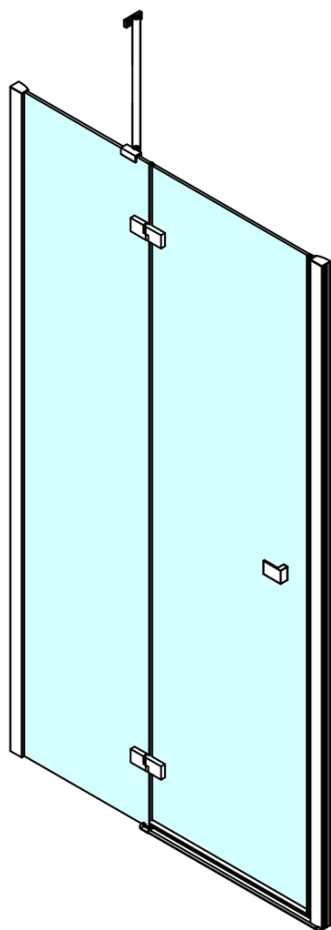

FORTIS Alcove Shower Door 1500 mm, clear glass/right

Order code: FL1415R

Basic information

Brand: Polysan
Series: FORTIS

Size

Width: 1500 mm
Height: 2000 mm

Properties

Profile colour: Chrome - polished aluminum
Shape: Alcove door
Type of opening: Single pivot door
Opening direction: Right
Opening width: 540 mm
Glass colour: TRANSPARENT glass
Glass finish: Antidrop
Glass thickness: 8 mm
Installation width from: 1485 mm
Installation width up to: 1511 mm
Properties: Frameless design
Weight / Piece: 57.0 kg
Packaging: 1 Piece
Warranty: 2 years

Spare parts

Acrylic gasket between glass 8mm, flag (Order code: NDFL0503)

Acrylic seal glass/floor (shower tray), length 1000mm for 8mm glass (Order code: 309D-08)

Technical sheet

FL14xxL

FL14xxR

FORTIS Alcove Shower Door 1500 mm, clear glass/right

MODEL	A	B
FL1480	785-811	≈210
FL1490	885-911	≈310
FL1410	985-1011	≈410
FL1411	1085-1111	≈510
FL1412	1185-1211	≈610
FL1413	1285-1311	≈710
FL1414	1385-1411	≈810
FL1415	1485-1511	≈910