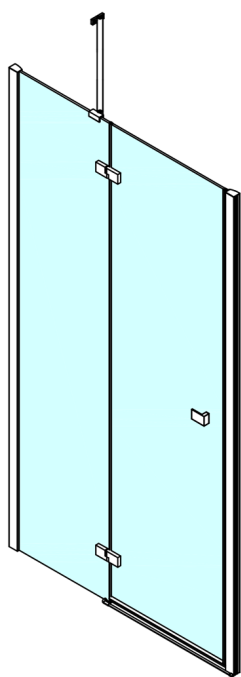

FORTIS Alcove Shower Door 1500 mm, clear glass/right

Order code: FL1415R

Size

Width: 1500 mm

Height: 2000 mm

Properties

Warranty: 2 years

Technical sheet

FL14xxL

FL14xxR

MODEL	A	B
FL1480	785-811	≈210
FL1490	885-911	≈310
FL1410	985-1011	≈410
FL1411	1085-1111	≈510
FL1412	1185-1211	≈610
FL1413	1285-1311	≈710
FL1414	1385-1411	≈810
FL1415	1485-1511	≈910