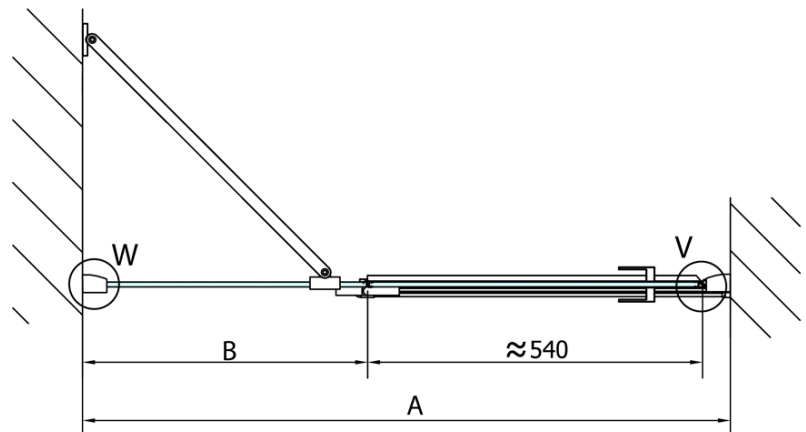

FORTIS Alcove Shower Door 1500 mm, clear glass/left

Technical sheet

MODEL	A	B
FL1480	785-811	≈210
FL1490	885-911	≈310
FL1410	985-1011	≈410
FL1411	1085-1111	≈510
FL1412	1185-1211	≈610
FL1413	1285-1311	≈710
FL1414	1385-1411	≈810
FL1415	1485-1511	≈910