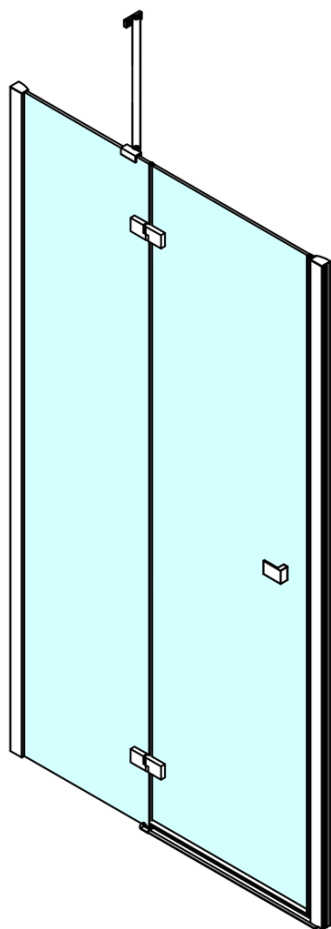

FORTIS Alcove Shower Door 1500 mm, clear
glass/left

FL14xxL