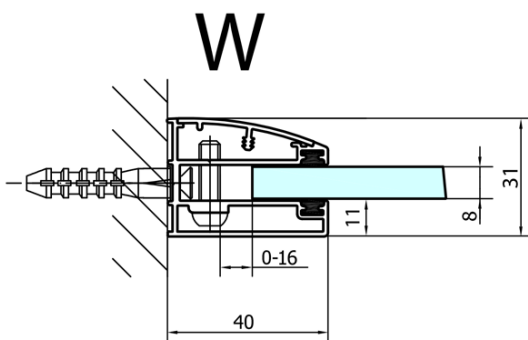

FORTIS Alcove Shower Door 1500 mm, clear glass/left

Technical sheet

MODEL	A	B
FL1480	785-811	≈210
FL1490	885-911	≈310
FL1410	985-1011	≈410
FL1411	1085-1111	≈510
FL1412	1185-1211	≈610
FL1413	1285-1311	≈710
FL1414	1385-1411	≈810
FL1415	1485-1511	≈910