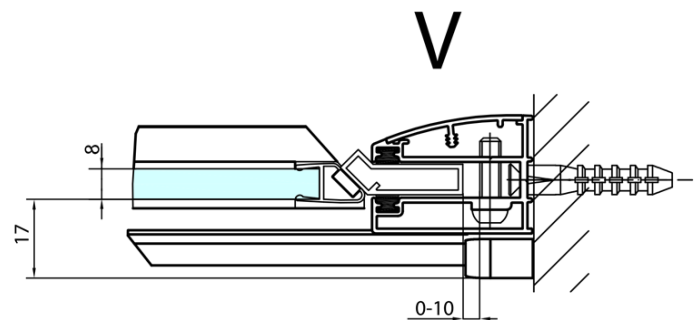

FORTIS Alcove Shower Door 1500 mm, clear glass/left

Technical sheet

MODEL	A	B
FL1480	785-811	≈210
FL1490	885-911	≈310
FL1410	985-1011	≈410
FL1411	1085-1111	≈510
FL1412	1185-1211	≈610
FL1413	1285-1311	≈710
FL1414	1385-1411	≈810
FL1415	1485-1511	≈910