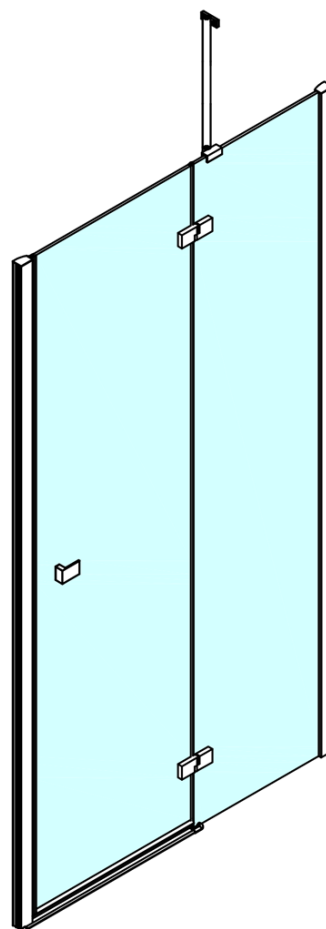

FORTIS Alcove Shower Door 1500 mm, clear
glass/left

FL14xxR