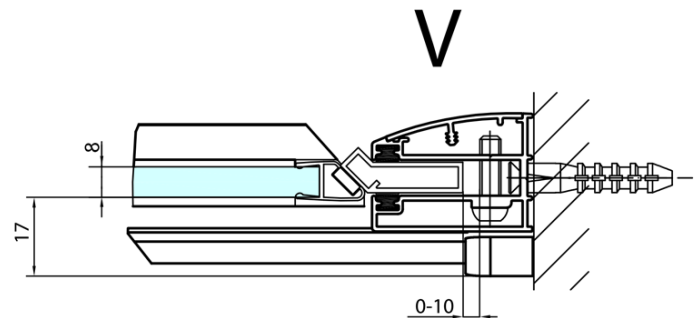

FORTIS Alcove Shower Door 1500 mm, clear glass/left

Order code: FL1415L

Basic information

Brand: Polysan
Series: FORTIS

Size

Width: 1500 mm
Height: 2000 mm

Properties

Profile colour: Chrome - polished aluminum
Shape: Alcove door
Type of opening: Single pivot door
Opening direction: Left
Opening width: 540 mm
Glass colour: TRANSPARENT glass
Glass finish: Antidrop
Glass thickness: 8 mm
Installation width from: 1485 mm
Installation width up to: 1511 mm
Properties: Frameless design
Weight / Piece: 57.0 kg
Packaging: 1 Piece
Warranty: 2 years

Spare parts

Acrylic gasket between glass 8mm, flag (Order code: NDFL0503)

Acrylic seal glass/floor (shower tray), length 1000mm for 8mm glass (Order code: 309D-08)

FORTIS Alcove Shower Door 1500 mm, clear glass/left

Technical sheet

MODEL	A	B
FL1480	785-811	≈210
FL1490	885-911	≈310
FL1410	985-1011	≈410
FL1411	1085-1111	≈510
FL1412	1185-1211	≈610
FL1413	1285-1311	≈710
FL1414	1385-1411	≈810
FL1415	1485-1511	≈910

FORTIS Alcove Shower Door 1500 mm, clear
glass/left