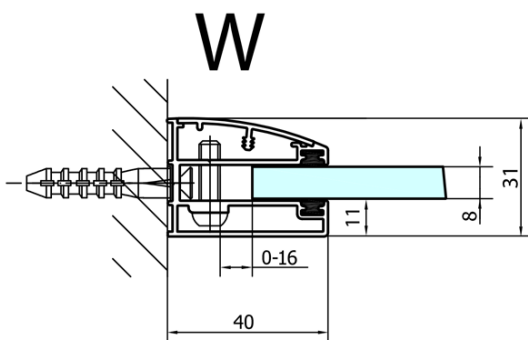

FORTIS Alcove Shower Door 1500 mm, clear glass/left

Order code: FL1415L

Basic information

Brand: Polysan
Series: FORTIS

Size

Width: 1500 mm
Height: 2000 mm

Properties

Profile colour: Chrome - polished aluminum
Shape: Alcove door
Type of opening: Single pivot door
Opening direction: Left
Opening width: 540 mm
Glass colour: TRANSPARENT glass
Glass finish: Antidrop
Glass thickness: 8 mm
Installation width from: 1485 mm
Installation width up to: 1511 mm
Properties: Frameless design
Weight / Piece: 57.0 kg
Packaging: 1 Piece
Warranty: 2 years

Spare parts

Acrylic gasket between glass 8mm, flag (Order code: NDFL0503)

Acrylic seal glass/floor (shower tray), length 1000mm for 8mm glass (Order code: 309D-08)

FORTIS Alcove Shower Door 1500 mm, clear glass/left

Technical sheet

MODEL	A	B
FL1480	785-811	≈210
FL1490	885-911	≈310
FL1410	985-1011	≈410
FL1411	1085-1111	≈510
FL1412	1185-1211	≈610
FL1413	1285-1311	≈710
FL1414	1385-1411	≈810
FL1415	1485-1511	≈910

FORTIS Alcove Shower Door 1500 mm, clear
glass/left