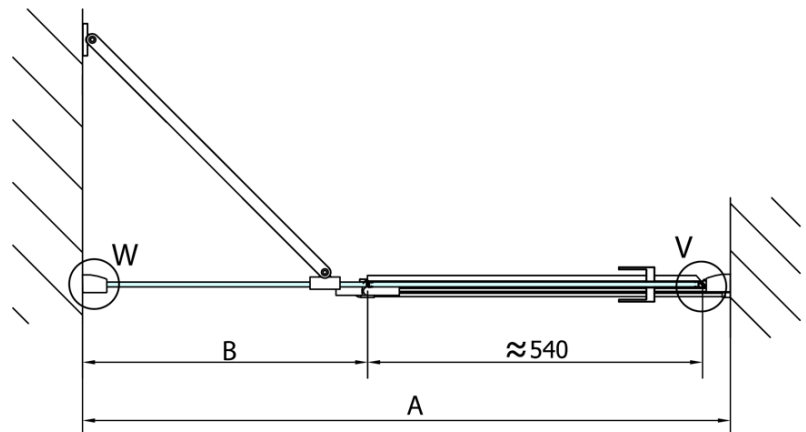

FORTIS Alcove Shower Door 1500 mm, clear glass/left

Order code: FL1415L

Basic information

Brand: Polysan
Series: FORTIS

Size

Width: 1500 mm
Height: 2000 mm

Properties

Profile colour: Chrome - polished aluminum
Shape: Alcove door
Type of opening: Single pivot door
Opening direction: Left
Opening width: 540 mm
Glass colour: TRANSPARENT glass
Glass finish: Antidrop
Glass thickness: 8 mm
Installation width from: 1485 mm
Installation width up to: 1511 mm
Properties: Frameless design
Weight / Piece: 57.0 kg
Packaging: 1 Piece
Warranty: 2 years

Spare parts

Acrylic gasket between glass 8mm, flag (Order code: NDFL0503)

Acrylic seal glass/floor (shower tray), length 1000mm for 8mm glass (Order code: 309D-08)

FORTIS Alcove Shower Door 1500 mm, clear glass/left

Technical sheet

MODEL	A	B
FL1480	785-811	≈210
FL1490	885-911	≈310
FL1410	985-1011	≈410
FL1411	1085-1111	≈510
FL1412	1185-1211	≈610
FL1413	1285-1311	≈710
FL1414	1385-1411	≈810
FL1415	1485-1511	≈910

FORTIS Alcove Shower Door 1500 mm, clear
glass/left