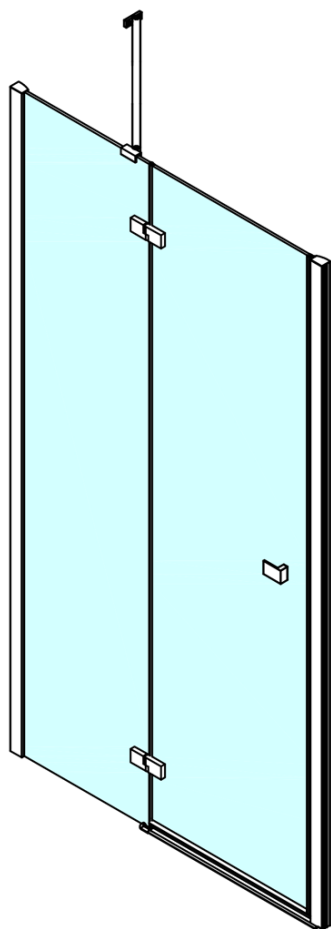

FORTIS Alcove Shower Door 1500 mm, clear glass/left

Order code: FL1415L

Basic information

Brand: Polysan
Series: FORTIS

Size

Width: 1500 mm
Height: 2000 mm

Properties

Profile colour: Chrome - polished aluminum
Shape: Alcove door
Type of opening: Single pivot door
Opening direction: Left
Opening width: 540 mm
Glass colour: TRANSPARENT glass
Glass finish: Antidrop
Glass thickness: 8 mm
Installation width from: 1485 mm
Installation width up to: 1511 mm
Properties: Frameless design
Weight / Piece: 57.0 kg
Packaging: 1 Piece
Warranty: 2 years

Spare parts

Acrylic gasket between glass 8mm, flag (Order code: NDFL0503)

Acrylic seal glass/floor (shower tray), length 1000mm for 8mm glass (Order code: 309D-08)

FORTIS Alcove Shower Door 1500 mm, clear glass/left

Technical sheet

MODEL	A	B
FL1480	785-811	≈210
FL1490	885-911	≈310
FL1410	985-1011	≈410
FL1411	1085-1111	≈510
FL1412	1185-1211	≈610
FL1413	1285-1311	≈710
FL1414	1385-1411	≈810
FL1415	1485-1511	≈910

FORTIS Alcove Shower Door 1500 mm, clear
glass/left