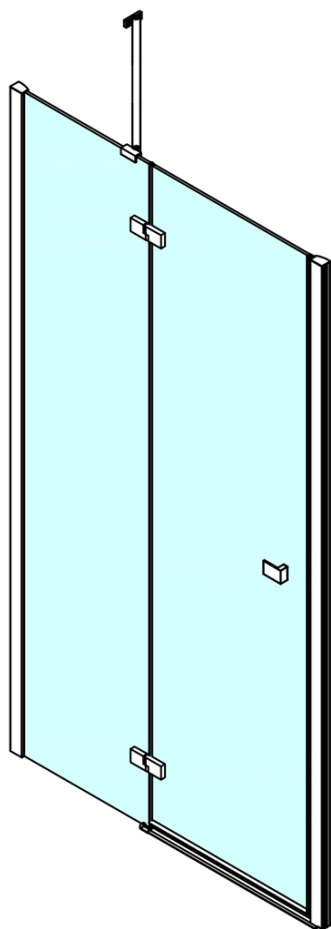

FORTIS Alcove Shower Door 1500 mm, clear glass/left

Order code: FL1415L

Basic information

Brand: Polysan
Series: FORTIS

Size

Width: 1500 mm
Height: 2000 mm

Properties

Profile colour: Chrome - polished aluminum
Shape: Alcove door
Type of opening: Single pivot door
Opening direction: Left
Opening width: 540 mm
Glass colour: TRANSPARENT glass
Glass finish: Antidrop
Glass thickness: 8 mm
Installation width from: 1485 mm
Installation width up to: 1511 mm
Properties: Frameless design
Weight / Piece: 57.0 kg
Packaging: 1 Piece
Warranty: 2 years

Spare parts

Acrylic gasket between glass 8mm, flag (Order code: NDFL0503)

Acrylic seal glass/floor (shower tray), length 1000mm for 8mm glass (Order code: 309D-08)

FORTIS Alcove Shower Door 1500 mm, clear glass/left

Technical sheet

| MODEL | A | B |
|--------|-----------|------|
| FL1480 | 785-811 | ≈210 |
| FL1490 | 885-911 | ≈310 |
| FL1410 | 985-1011 | ≈410 |
| FL1411 | 1085-1111 | ≈510 |
| FL1412 | 1185-1211 | ≈610 |
| FL1413 | 1285-1311 | ≈710 |
| FL1414 | 1385-1411 | ≈810 |
| FL1415 | 1485-1511 | ≈910 |

FORTIS Alcove Shower Door 1500 mm, clear
glass/left

FL14xxL

FL14xxR