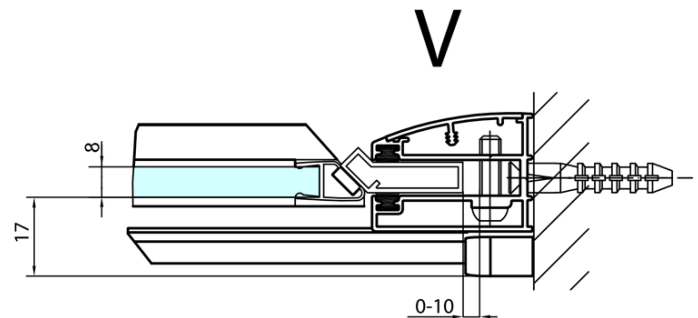

FORTIS Alcove Shower Door 1500 mm, clear glass/left

Order code: FL1415L

Basic information

Brand: Polysan
Series: FORTIS

Size

Width: 1500 mm
Height: 2000 mm

Properties

Profile colour: Chrome - polished aluminum
Shape: Alcove door
Type of opening: Single pivot door
Opening direction: Left
Opening width: 540 mm
Glass colour: TRANSPARENT glass
Glass finish: Antidrop
Glass thickness: 8 mm
Installation width from: 1485 mm
Installation width up to: 1511 mm
Properties: Frameless design
Weight / Piece: 57.0 kg
Packaging: 1 Piece
Warranty: 2 years

Spare parts

Acrylic gasket between glass 8mm, flag (Order code: NDFL0503)

Acrylic seal glass/floor (shower tray), length 1000mm for 8mm glass (Order code: 309D-08)

FORTIS Alcove Shower Door 1500 mm, clear glass/left

Technical sheet

| MODEL | A | B |
|--------|-----------|------|
| FL1480 | 785-811 | ≈210 |
| FL1490 | 885-911 | ≈310 |
| FL1410 | 985-1011 | ≈410 |
| FL1411 | 1085-1111 | ≈510 |
| FL1412 | 1185-1211 | ≈610 |
| FL1413 | 1285-1311 | ≈710 |
| FL1414 | 1385-1411 | ≈810 |
| FL1415 | 1485-1511 | ≈910 |