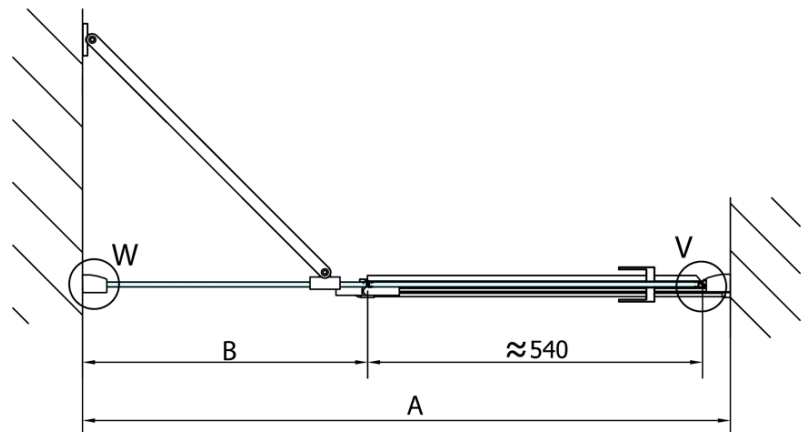

FORTIS Alcove Shower Door 1500 mm, clear glass/left

Order code: FL1415L

Basic information

Brand: Polysan
Series: FORTIS

Size

Width: 1500 mm
Height: 2000 mm

Properties

Profile colour: Chrome - polished aluminum
Shape: Alcove door
Type of opening: Single pivot door
Opening direction: Left
Opening width: 540 mm
Glass colour: TRANSPARENT glass
Glass finish: Antidrop
Glass thickness: 8 mm
Installation width from: 1485 mm
Installation width up to: 1511 mm
Properties: Frameless design
Weight / Piece: 57.0 kg
Packaging: 1 Piece
Warranty: 2 years

Spare parts

Acrylic gasket between glass 8mm, flag (Order code: NDFL0503)

Acrylic seal glass/floor (shower tray), length 1000mm for 8mm glass (Order code: 309D-08)

FORTIS Alcove Shower Door 1500 mm, clear glass/left

Technical sheet

| MODEL | A | B |
|--------|-----------|------|
| FL1480 | 785-811 | ≈210 |
| FL1490 | 885-911 | ≈310 |
| FL1410 | 985-1011 | ≈410 |
| FL1411 | 1085-1111 | ≈510 |
| FL1412 | 1185-1211 | ≈610 |
| FL1413 | 1285-1311 | ≈710 |
| FL1414 | 1385-1411 | ≈810 |
| FL1415 | 1485-1511 | ≈910 |

FORTIS Alcove Shower Door 1500 mm, clear
glass/left

FL14xxL

FL14xxR