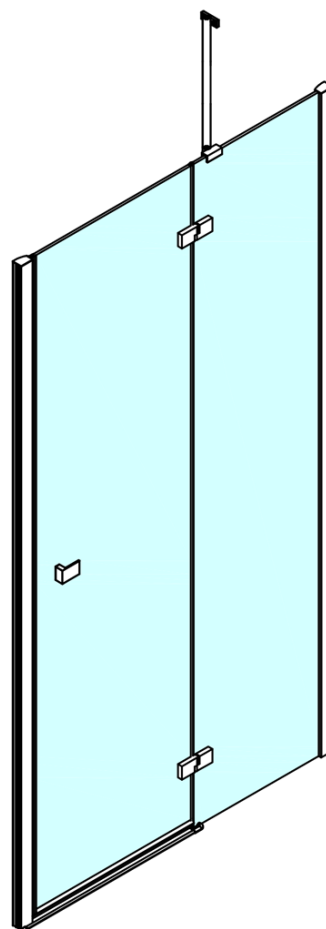

FORTIS Alcove Shower Door 1500 mm, clear glass/left

Order code: FL1415L

Basic information

Brand: Polysan
Series: FORTIS

Size

Width: 1500 mm
Height: 2000 mm

Properties

Profile colour: Chrome - polished aluminum
Shape: Alcove door
Type of opening: Single pivot door
Opening direction: Left
Opening width: 540 mm
Glass colour: TRANSPARENT glass
Glass finish: Antidrop
Glass thickness: 8 mm
Installation width from: 1485 mm
Installation width up to: 1511 mm
Properties: Frameless design
Weight / Piece: 57.0 kg
Packaging: 1 Piece
Warranty: 2 years

Spare parts

Acrylic gasket between glass 8mm, flag (Order code: NDFL0503)

Acrylic seal glass/floor (shower tray), length 1000mm for 8mm glass (Order code: 309D-08)

FORTIS Alcove Shower Door 1500 mm, clear glass/left

Technical sheet

| MODEL | A | B |
|--------|-----------|------|
| FL1480 | 785-811 | ≈210 |
| FL1490 | 885-911 | ≈310 |
| FL1410 | 985-1011 | ≈410 |
| FL1411 | 1085-1111 | ≈510 |
| FL1412 | 1185-1211 | ≈610 |
| FL1413 | 1285-1311 | ≈710 |
| FL1414 | 1385-1411 | ≈810 |
| FL1415 | 1485-1511 | ≈910 |

FORTIS Alcove Shower Door 1500 mm, clear
glass/left

FL14xxL

FL14xxR