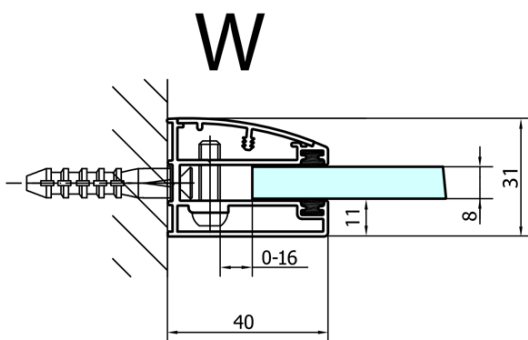

FORTIS Alcove Shower Door 1500 mm, clear glass/left

Order code: FL1415L

Basic information

Brand: Polysan
Series: FORTIS

Size

Width: 1500 mm
Height: 2000 mm

Properties

Profile colour: Chrome - polished aluminum
Shape: Alcove door
Type of opening: Single pivot door
Opening direction: Left
Opening width: 540 mm
Glass colour: TRANSPARENT glass
Glass finish: Antidrop
Glass thickness: 8 mm
Installation width from: 1485 mm
Installation width up to: 1511 mm
Properties: Frameless design
Weight / Piece: 57.0 kg
Packaging: 1 Piece
Warranty: 2 years

Spare parts

Acrylic gasket between glass 8mm, flag (Order code: NDFL0503)

Acrylic seal glass/floor (shower tray), length 1000mm for 8mm glass (Order code: 309D-08)

FORTIS Alcove Shower Door 1500 mm, clear glass/left

Technical sheet

| MODEL | A | B |
|--------|-----------|------|
| FL1480 | 785-811 | ≈210 |
| FL1490 | 885-911 | ≈310 |
| FL1410 | 985-1011 | ≈410 |
| FL1411 | 1085-1111 | ≈510 |
| FL1412 | 1185-1211 | ≈610 |
| FL1413 | 1285-1311 | ≈710 |
| FL1414 | 1385-1411 | ≈810 |
| FL1415 | 1485-1511 | ≈910 |

FORTIS Alcove Shower Door 1500 mm, clear
glass/left

FL14xxL

FL14xxR