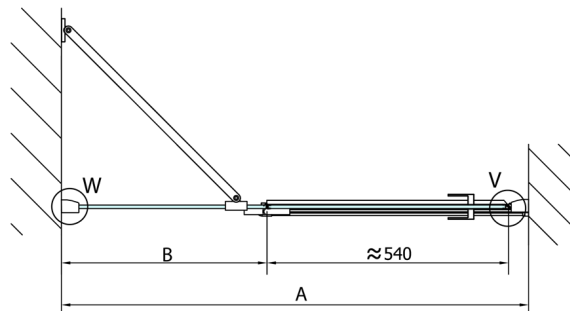

FORTIS Alcove Shower Door 1500 mm, clear glass/left

Order code: FL1415L

Size

Width: 1500 mm
Height: 2000 mm

Properties

Warranty: 2 years

Technical sheet

MODEL	A	B
FL1480	785-811	≈210
FL1490	885-911	≈310
FL1410	985-1011	≈410
FL1411	1085-1111	≈510
FL1412	1185-1211	≈610
FL1413	1285-1311	≈710
FL1414	1385-1411	≈810
FL1415	1485-1511	≈910