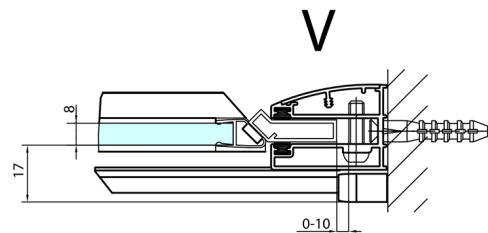

FORTIS Alcove Shower Door 1500 mm, clear glass/left

Order code: FL1415L

Size

Width: 1500 mm
Height: 2000 mm

Properties

Warranty: 2 years

Technical sheet

MODEL	A	B
FL1480	785-811	≈210
FL1490	885-911	≈310
FL1410	985-1011	≈410
FL1411	1085-1111	≈510
FL1412	1185-1211	≈610
FL1413	1285-1311	≈710
FL1414	1385-1411	≈810
FL1415	1485-1511	≈910

FL14xxL

FL14xxR