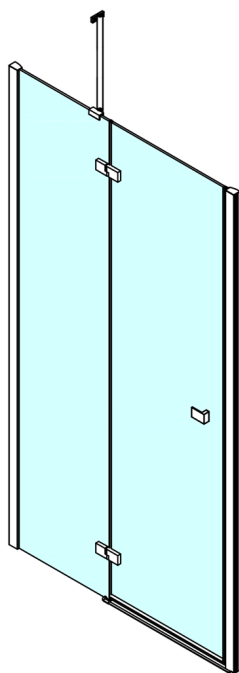

FORTIS Alcove Shower Door 1500 mm, clear glass/left

Order code: FL1415L

Size

Width: 1500 mm
Height: 2000 mm

Properties

Warranty: 2 years

Technical sheet

MODEL	A	B
FL1480	785-811	≈210
FL1490	885-911	≈310
FL1410	985-1011	≈410
FL1411	1085-1111	≈510
FL1412	1185-1211	≈610
FL1413	1285-1311	≈710
FL1414	1385-1411	≈810
FL1415	1485-1511	≈910

FL14xxL

FL14xxR