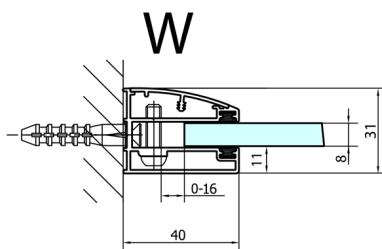

FORTIS Alcove Shower Door 1500 mm, clear glass/left

Order code: FL1415L

Size

Width: 1500 mm
Height: 2000 mm

Properties

Warranty: 2 years

Technical sheet

MODEL	A	B
FL1480	785-811	≈210
FL1490	885-911	≈310
FL1410	985-1011	≈410
FL1411	1085-1111	≈510
FL1412	1185-1211	≈610
FL1413	1285-1311	≈710
FL1414	1385-1411	≈810
FL1415	1485-1511	≈910

FL14xxL

FL14xxR